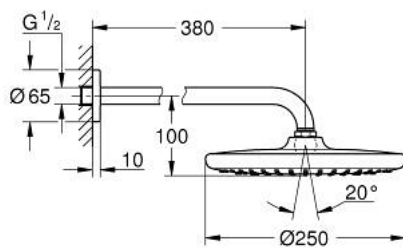

26 663 000 TEMPESTA 250 HEAD SHOWER SET 380 MM, 1 SPRAY

PRODUCT DESCRIPTION

- Colour: chrome
- consisting of:
 - head shower Tempesta 250 (26 662)
 - spray pattern: Rain
 - fully chrome plated surfaces
 - shower arm 380 mm (28 361)
- GROHE EcoJoy - less water, perfect flow
- GROHE DreamSpray - perfect spray pattern
- GROHE LongLife finish
- GROHE SpeedClean - effortless limescale removal
- Inner WaterGuide - inner insulation for surface protection
- suitable for instantaneous heater
- professional edition

26 663 000 **TEMPESTA 250 HEAD SHOWER SET 380 MM, 1 SPRAY**

SPARE PARTS, February 2019 – now

1: Fibre seal dia. Ø 18,5 x Ø 12 x 2 (Spare part-nr. 0138900M)

2: Dirt strainer (Spare part-nr. 48007000)

3: Escutcheon (Spare part-nr. 11741000)