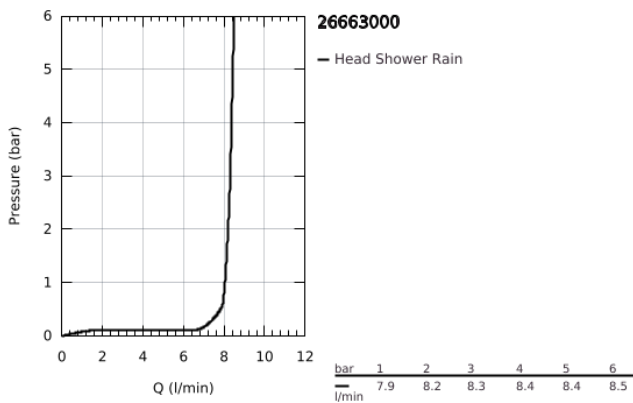

26 663 000 TEMPESTA 250 HEAD SHOWER SET 380 MM, 1 SPRAY

PRODUCT DESCRIPTION

- Colour: chrome
- consisting of:
 - head shower Tempesta 250 (26 662)
 - spray pattern: Rain
 - fully chrome plated surfaces
 - shower arm 380 mm (28 361)
- GROHE EcoJoy - less water, perfect flow
- GROHE DreamSpray - perfect spray pattern
- GROHE LongLife finish
- GROHE SpeedClean - effortless limescale removal
- Inner WaterGuide - inner insulation for surface protection
- suitable for instantaneous heater
- professional edition

26 663 000 **TEMPESTA 250 HEAD SHOWER SET 380 MM, 1 SPRAY**

SPARE PARTS, February 2019 – now

1: Fibre seal dia. Ø 18,5 x Ø 12 x 2 (Spare part-nr. 0138900M)

2: Dirt strainer (Spare part-nr. 48007000)

3: Escutcheon (Spare part-nr. 11741000)