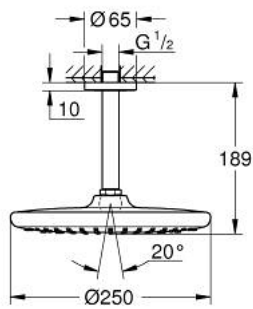

26 664 000 **TEMPESTA 250 HEAD SHOWER SET CEILING 142 MM, 1 SPRAY**

**PRODUCT DESCRIPTION**

- Colour: chrome
- consisting of:
  - head shower Tempesta 250 (26 662)
  - spray pattern: Rain
  - fully chrome plated surfaces
  - shower arm ceiling 142 mm (28 724)
- GROHE EcoJoy - less water, perfect flow
- GROHE DreamSpray - perfect spray pattern
- GROHE LongLife finish
- GROHE SpeedClean - effortless limescale removal
- Inner WaterGuide - inner insulation for surface protection
- suitable for instantaneous heater
- professional edition

26 664 000 **TEMPESTA 250 HEAD SHOWER SET CEILING 142 MM, 1 SPRAY**

**SPARE PARTS**, February 2019 – now

- 1: Fibre seal dia. Ø 18,5 x Ø 12 x 2 (Spare part-nr. 0138900M)
- 2: Dirt strainer (Spare part-nr. 48007000)
- 3: Escutcheon (Spare part-nr. 11741000)