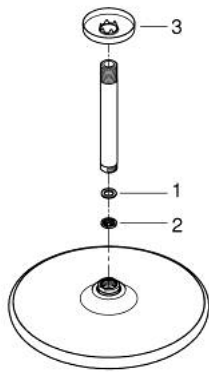

26 664 000 **TEMPESTA 250 HEAD SHOWER SET CEILING 142 MM, 1 SPRAY**

**PRODUCT DESCRIPTION**

- Colour: chrome
- consisting of:
  - head shower Tempesta 250 (26 662)
  - spray pattern: Rain
  - fully chrome plated surfaces
  - shower arm ceiling 142 mm (28 724)
- GROHE EcoJoy - less water, perfect flow
- GROHE DreamSpray - perfect spray pattern
- GROHE LongLife finish
- GROHE SpeedClean - effortless limescale removal
- Inner WaterGuide - inner insulation for surface protection
- suitable for instantaneous heater
- professional edition

26 664 000 **TEMPESTA 250 HEAD SHOWER SET CEILING 142 MM, 1 SPRAY**

**SPARE PARTS**, February 2019 – now

- 1: Fibre seal dia. Ø 18,5 x Ø 12 x 2 (Spare part-nr. 0138900M)
- 2: Dirt strainer (Spare part-nr. 48007000)
- 3: Escutcheon (Spare part-nr. 11741000)