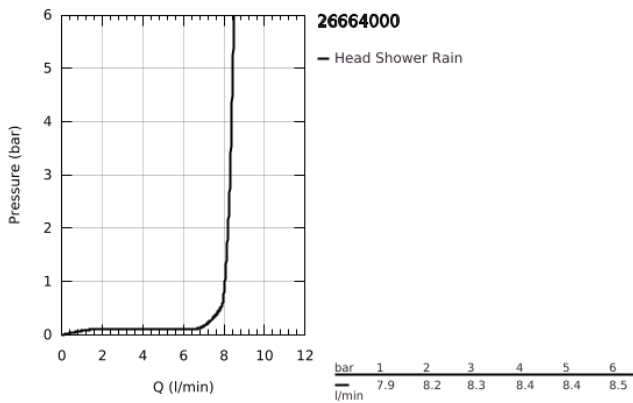

26 664 000 **TEMPESTA 250 HEAD SHOWER SET CEILING 142 MM, 1 SPRAY**

**PRODUCT DESCRIPTION**

- Colour: chrome
- consisting of:
  - head shower Tempesta 250 (26 662)
  - spray pattern: Rain
  - fully chrome plated surfaces
  - shower arm ceiling 142 mm (28 724)
- GROHE EcoJoy - less water, perfect flow
- GROHE DreamSpray - perfect spray pattern
- GROHE LongLife finish
- GROHE SpeedClean - effortless limescale removal
- Inner WaterGuide - inner insulation for surface protection
- suitable for instantaneous heater
- professional edition

26 664 000 **TEMPESTA 250 HEAD SHOWER SET CEILING 142 MM, 1 SPRAY**

**SPARE PARTS**, February 2019 – now

- 1: Fibre seal dia. Ø 18,5 x Ø 12 x 2 (Spare part-nr. 0138900M)
- 2: Dirt strainer (Spare part-nr. 48007000)
- 3: Escutcheon (Spare part-nr. 11741000)