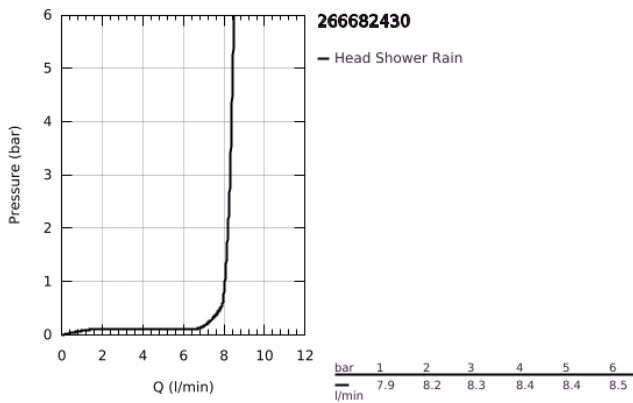

26 668 243 0 **TEMPESTA 250 HEAD SHOWER SET 380 MM, 1 SPRAY**

**PRODUCT DESCRIPTION**

- Colour: matte black
- consisting of:
  - head shower Tempesta 250
  - spray pattern: Rain
  - maximum flow rate (at 3 bar): 8.3 l/min
  - head shower with rear cover in matching colour
  - shower arm 380 mm
- GROHE EcoJoy - less water, perfect flow
- GROHE DreamSpray - perfect spray pattern
- GROHE SpeedClean - effortless limescale removal
- Inner WaterGuide - inner insulation for surface protection
- suitable for instantaneous heater
- professional edition

## 26 668 243 0 TEMPESTA 250 HEAD SHOWER SET 380 MM, 1 SPRAY

**SPARE PARTS**, February 2023 – now

1: Fibre seal dia. Ø 18,5 x Ø 12 x 2 (Spare part-nr. 0138900M)

2: Dirt strainer (Spare part-nr. 48007000)