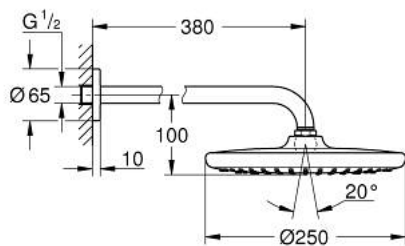

26 668 243 0 **TEMPESTA 250 HEAD SHOWER SET 380 MM, 1 SPRAY**

**PRODUCT DESCRIPTION**

- Colour: matte black
- consisting of:
  - head shower Tempesta 250
  - spray pattern: Rain
  - maximum flow rate (at 3 bar): 8.3 l/min
  - head shower with rear cover in matching colour
  - shower arm 380 mm
- GROHE EcoJoy - less water, perfect flow
- GROHE DreamSpray - perfect spray pattern
- GROHE SpeedClean - effortless limescale removal
- Inner WaterGuide - inner insulation for surface protection
- suitable for instantaneous heater
- professional edition

## 26 668 243 0 TEMPESTA 250 HEAD SHOWER SET 380 MM, 1 SPRAY

**SPARE PARTS**, February 2023 – now

1: Fibre seal dia. Ø 18,5 x Ø 12 x 2 (Spare part-nr. 0138900M)

2: Dirt strainer (Spare part-nr. 48007000)