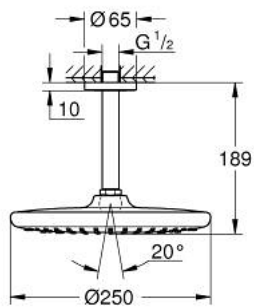

## 26 669 243 0 TEMPESTA 250 HEAD SHOWER SET CEILING 142 MM, 1 SPRAY

### PRODUCT DESCRIPTION

- Colour: matte black
- consisting of:
  - head shower Tempesta 250
  - spray pattern: Rain
  - maximum flow rate (at 3 bar): 8.3 l/min
  - head shower with rear cover in matching colour
  - shower arm ceiling 142 mm
  - GROHE EcoJoy - less water, perfect flow
  - GROHE DreamSpray - perfect spray pattern
  - GROHE SpeedClean - effortless limescale removal
  - Inner WaterGuide - inner insulation for surface protection
  - suitable for instantaneous heater
  - professional edition

26 669 243 0 **TEMPESTA 250 HEAD SHOWER SET CEILING 142 MM, 1 SPRAY**

**SPARE PARTS**, February 2023 – now

- 1: Fibre seal dia.  $\varnothing$  18,5 x  $\varnothing$  12 x 2 (Spare part-nr. 0138900M)
- 2: Dirt strainer (Spare part-nr. 48007000)
- 3: escutcheon (Spare part-nr. 117412430)