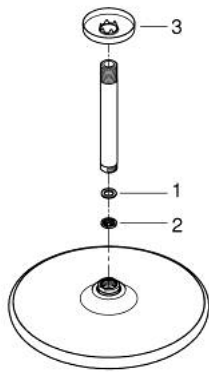

## 26 669 243 0 TEMPESTA 250 HEAD SHOWER SET CEILING 142 MM, 1 SPRAY

### PRODUCT DESCRIPTION

- Colour: matte black
- consisting of:
  - head shower Tempesta 250
  - spray pattern: Rain
  - maximum flow rate (at 3 bar): 8.3 l/min
  - head shower with rear cover in matching colour
  - shower arm ceiling 142 mm
  - GROHE EcoJoy - less water, perfect flow
  - GROHE DreamSpray - perfect spray pattern
  - GROHE SpeedClean - effortless limescale removal
  - Inner WaterGuide - inner insulation for surface protection
  - suitable for instantaneous heater
  - professional edition

26 669 243 0 **TEMPESTA 250 HEAD SHOWER SET CEILING 142 MM, 1 SPRAY**

**SPARE PARTS**, February 2023 – now

- 1: Fibre seal dia.  $\varnothing$  18,5 x  $\varnothing$  12 x 2 (Spare part-nr. 0138900M)
- 2: Dirt strainer (Spare part-nr. 48007000)
- 3: escutcheon (Spare part-nr. 117412430)