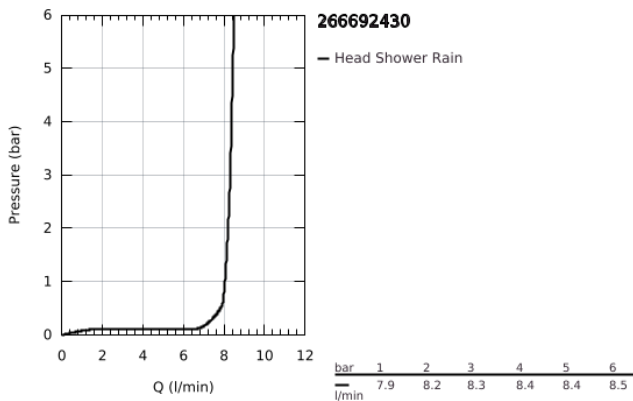

## 26 669 243 0 TEMPESTA 250 HEAD SHOWER SET CEILING 142 MM, 1 SPRAY

### PRODUCT DESCRIPTION

- Colour: matte black
- consisting of:
  - head shower Tempesta 250
  - spray pattern: Rain
  - maximum flow rate (at 3 bar): 8.3 l/min
  - head shower with rear cover in matching colour
  - shower arm ceiling 142 mm
  - GROHE EcoJoy - less water, perfect flow
  - GROHE DreamSpray - perfect spray pattern
  - GROHE SpeedClean - effortless limescale removal
  - Inner WaterGuide - inner insulation for surface protection
  - suitable for instantaneous heater
  - professional edition

26 669 243 0 **TEMPESTA 250 HEAD SHOWER SET CEILING 142 MM, 1 SPRAY**

**SPARE PARTS**, February 2023 – now

- 1: Fibre seal dia.  $\varnothing$  18,5 x  $\varnothing$  12 x 2 (Spare part-nr. 0138900M)
- 2: Dirt strainer (Spare part-nr. 48007000)
- 3: escutcheon (Spare part-nr. 117412430)