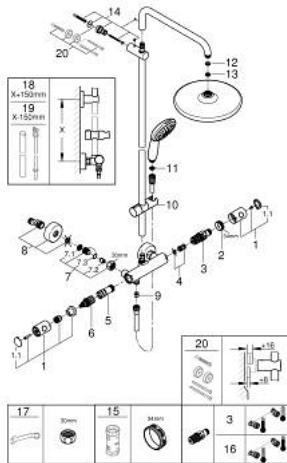

26 670 243 1 TEMPESTA SYSTEM 250 SHOWER SYSTEM WITH THERMOSTAT FOR WALL MOUNTING

SPARE PARTS, February 2023 – now

1. 1: Metal handle 1/2" (Spare part-nr. 479842430)
   - 1.1: Cover cap (Spare part-nr. 64585243M)
   - 2: Fitting ring (Spare part-nr. 47743000)
   - 3: Thermostatic compact cartridge 1/2" (Spare part-nr. 47439000)
   - 4: Buffer (Spare part-nr. 47398000)
   - 5: Water flow (Spare part-nr. 47751000)
   - 6: Aquadimmer (Spare part-nr. 12433000)
   - 7: Non-return valve (Spare part-nr. 471892430)
   - 7.1: Dirt Strainer (Spare part-nr. 0726400M)
   - 7.2: Non-return valve (Spare part-nr. 08565000)
   - 7.3: O-ring $\varnothing 17 \times \varnothing 2$ (Spare part-nr. 0305500M)
   - 8: S-union (Spare part-nr. 126622430)
   - 9: Non-return valve (Spare part-nr. 08565000)
   - 10: Glide element (Spare part-nr. 486092430)
   - 11: Dirt strainer (Spare part-nr. 0700200M)
   - 12: Fibre seal dia. $\varnothing 18,5 \times \varnothing 12 \times 2$ (Spare part-nr. 0138900M)
   - 13: Dirt strainer (Spare part-nr. 48007000)
   - 14: Shower bar holder (Spare part-nr. 48423000)
   - 15: Socket Spanner (Spare part-nr. 19332000)*
   - 16: GROHE TurboStat cartridge 1/2" (Spare part-nr. 47175000)*
   - 17: Special spanner (Spare part-nr. 19377000)*
2. Optional accessories