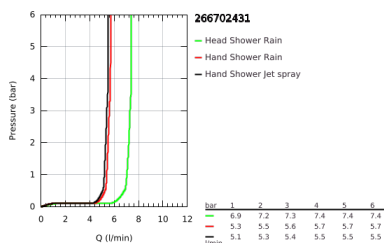

26 670 243 1 TEMPESTA SYSTEM 250 SHOWER SYSTEM WITH THERMOSTAT FOR WALL MOUNTING

PRODUCT DESCRIPTION

- Colour: matte black
- consisting of:
 - horizontal swivable 390 mm shower arm
 - exposed thermostat with Aquadimmer function
 - allows change between:
 - head shower Tempesta 250
 - spray pattern: Rain
 - maximum flow rate (at 3 bar): 7.3 l/min
 - head shower with black rear cover
 - with ball joint, rotation angle $\pm 10^\circ$
 - hand shower Tempesta 110
 - 2 spray patterns: Rain, Jet
 - maximum flow rate (at 3 bar): 5.6 l/min
 - adjustable in height with gliding element
 - shower hose 1750 mm 1/2" x 1/2" (28 388)
 - maximum flow rate system (at 3 bar): 7.3 l/min
 - GROHE EcoJoy - less water, perfect flow
 - GROHE TurboStat - compact cartridge with wax thermoelement
 - GROHE SafeStop - safety button at 38°C
 - GROHE SafeStop Plus - optional temperature limiter at 43°C included
 - GROHE SmartSwitch - easily rotate the dial to enjoy your preferred spray option
 - GROHE DreamSpray - perfect spray pattern
 - ShockProof silicone ring prevents damages caused by shower falling
 - GROHE SpeedClean - effortless limescale removal
 - Inner WaterGuide - inner insulation for surface protection
 - TwistStop - to prevent hose from twisting
 - suitable for instantaneous heaters from 18 kW/h
 - minimum flow rate 5 l/min.
 - optional upgrade: GROHE EasyReach tray (26 362), sold separately
 - professional edition