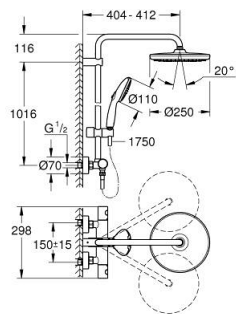

26 670 243 1 TEMPESTA SYSTEM 250 SHOWER SYSTEM WITH THERMOSTAT FOR WALL MOUNTING

PRODUCT DESCRIPTION

- Colour: matte black
- consisting of:
 - horizontal swivable 390 mm shower arm
 - exposed thermostat with Aquadimmer function
 - allows change between:
 - head shower Tempesta 250
 - spray pattern: Rain
 - maximum flow rate (at 3 bar): 7.3 l/min
 - head shower with black rear cover
 - with ball joint, rotation angle $\pm 10^\circ$
 - hand shower Tempesta 110
 - 2 spray patterns: Rain, Jet
 - maximum flow rate (at 3 bar): 5.6 l/min
 - adjustable in height with gliding element
 - shower hose 1750 mm 1/2" x 1/2" (28 388)
 - maximum flow rate system (at 3 bar): 7.3 l/min
 - GROHE EcoJoy - less water, perfect flow
 - GROHE TurboStat - compact cartridge with wax thermoelement
 - GROHE SafeStop - safety button at 38°C
 - GROHE SafeStop Plus - optional temperature limiter at 43°C included
 - GROHE SmartSwitch - easily rotate the dial to enjoy your preferred spray option
 - GROHE DreamSpray - perfect spray pattern
 - ShockProof silicone ring prevents damages caused by shower falling
 - GROHE SpeedClean - effortless limescale removal
 - Inner WaterGuide - inner insulation for surface protection
 - TwistStop - to prevent hose from twisting
 - suitable for instantaneous heaters from 18 kW/h
 - minimum flow rate 5 l/min.
 - optional upgrade: GROHE EasyReach tray (26 362), sold separately
 - professional edition