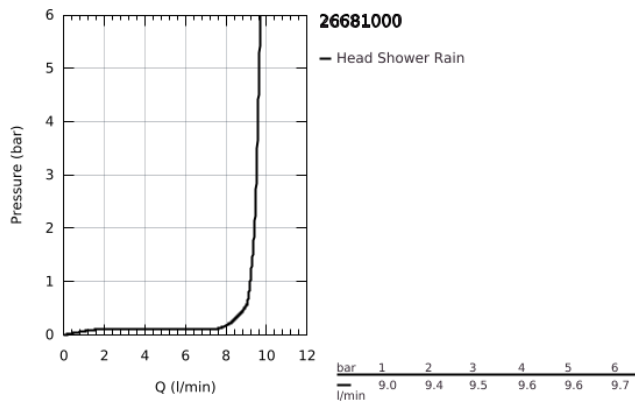

## 26 681 000 TEMPESTA 250 CUBE HEAD SHOWER 1 SPRAY

### PRODUCT DESCRIPTION

- Colour: chrome
- spray pattern: Rain
- maximum flow rate (at 3 bar): 8 l/min
- 250 mm x 250 mm
- fully chrome plated surfaces
- ball joint with turning angle  $\pm 10^\circ$
- connection thread  $\frac{1}{2}$ "
- GROHE EcoJoy - less water, perfect flow
- GROHE DreamSpray - perfect spray pattern
- GROHE LongLife finish
- GROHE SpeedClean - effortless limescale removal
- Inner WaterGuide - inner insulation for surface protection
- suitable for instantaneous heater
- professional edition

26 681 000 **TEMPESTA 250 CUBE HEAD SHOWER 1 SPRAY**

**SPARE PARTS**, February 2019 – now

1: Fibre seal dia.  $\varnothing$  18,5 x  $\varnothing$  12 x 2 (Spare part-nr. 0138900M)

2: Dirt strainer (Spare part-nr. 48007000)