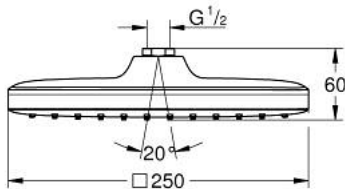

## 26 681 000 TEMPESTA 250 CUBE HEAD SHOWER 1 SPRAY

### PRODUCT DESCRIPTION

- Colour: chrome
- spray pattern: Rain
- maximum flow rate (at 3 bar): 8 l/min
- 250 mm x 250 mm
- fully chrome plated surfaces
- ball joint with turning angle  $\pm 10^\circ$
- connection thread  $\frac{1}{2}$ "
- GROHE EcoJoy - less water, perfect flow
- GROHE DreamSpray - perfect spray pattern
- GROHE LongLife finish
- GROHE SpeedClean - effortless limescale removal
- Inner WaterGuide - inner insulation for surface protection
- suitable for instantaneous heater
- professional edition

26 681 000 **TEMPESTA 250 CUBE HEAD SHOWER 1 SPRAY**

**SPARE PARTS**, February 2019 – now

1: Fibre seal dia.  $\varnothing$  18,5 x  $\varnothing$  12 x 2 (Spare part-nr. 0138900M)

2: Dirt strainer (Spare part-nr. 48007000)