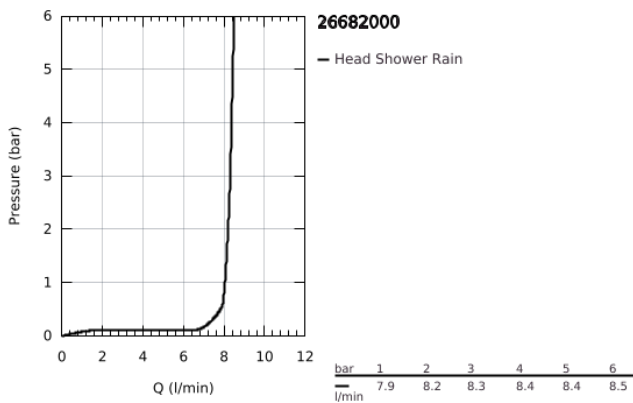

26 682 000 TEMPESTA 250 CUBE HEAD SHOWER SET 380 MM, 1 SPRAY

PRODUCT DESCRIPTION

- Colour: chrome
- consisting of:
 - head shower Tempesta 250 Cube (26 681)
 - spray pattern: Rain
 - fully chrome plated surfaces
 - shower arm 380 mm
 - with square escutcheon
- GROHE EcoJoy - less water, perfect flow
- GROHE DreamSpray - perfect spray pattern
- GROHE LongLife finish
- GROHE SpeedClean - effortless limescale removal
- Inner WaterGuide - inner insulation for surface protection
- suitable for instantaneous heater
- professional edition

26 682 000 **TEMPESTA 250 CUBE HEAD SHOWER SET 380 MM, 1 SPRAY**

SPARE PARTS, February 2019 – now

- 1: Fibre seal dia. Ø 18,5 x Ø 12 x 2 (Spare part-nr. 0138900M)
- 2: Dirt strainer (Spare part-nr. 48007000)
- 3: Escutcheon (Spare part-nr. 48118000)