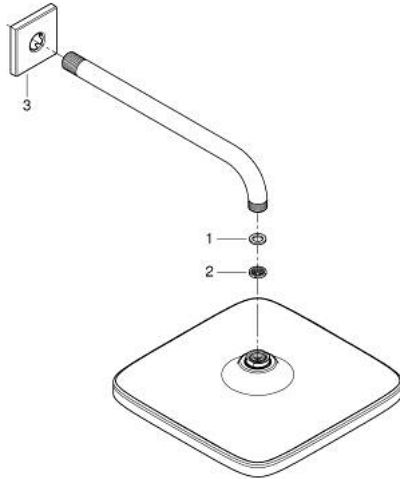

26 682 000 TEMPESTA 250 CUBE HEAD SHOWER SET 380 MM, 1 SPRAY

PRODUCT DESCRIPTION

- Colour: chrome
- consisting of:
 - head shower Tempesta 250 Cube (26 681)
 - spray pattern: Rain
 - fully chrome plated surfaces
 - shower arm 380 mm
 - with square escutcheon
- GROHE EcoJoy - less water, perfect flow
- GROHE DreamSpray - perfect spray pattern
- GROHE LongLife finish
- GROHE SpeedClean - effortless limescale removal
- Inner WaterGuide - inner insulation for surface protection
- suitable for instantaneous heater
- professional edition

26 682 000 **TEMPESTA 250 CUBE HEAD SHOWER SET 380 MM, 1 SPRAY**

SPARE PARTS, February 2019 – now

- 1: Fibre seal dia. Ø 18,5 x Ø 12 x 2 (Spare part-nr. 0138900M)
- 2: Dirt strainer (Spare part-nr. 48007000)
- 3: Escutcheon (Spare part-nr. 48118000)