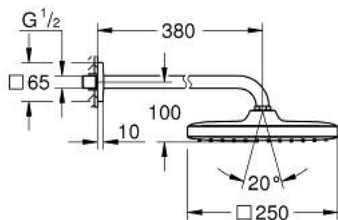

26 682 000 TEMPESTA 250 CUBE HEAD SHOWER SET 380 MM, 1 SPRAY

PRODUCT DESCRIPTION

- Colour: chrome
- consisting of:
 - head shower Tempesta 250 Cube (26 681)
 - spray pattern: Rain
 - fully chrome plated surfaces
 - shower arm 380 mm
 - with square escutcheon
- GROHE EcoJoy - less water, perfect flow
- GROHE DreamSpray - perfect spray pattern
- GROHE LongLife finish
- GROHE SpeedClean - effortless limescale removal
- Inner WaterGuide - inner insulation for surface protection
- suitable for instantaneous heater
- professional edition

26 682 000 **TEMPESTA 250 CUBE HEAD SHOWER SET 380 MM, 1 SPRAY**

SPARE PARTS, February 2019 – now

- 1: Fibre seal dia. Ø 18,5 x Ø 12 x 2 (Spare part-nr. 0138900M)
- 2: Dirt strainer (Spare part-nr. 48007000)
- 3: Escutcheon (Spare part-nr. 48118000)