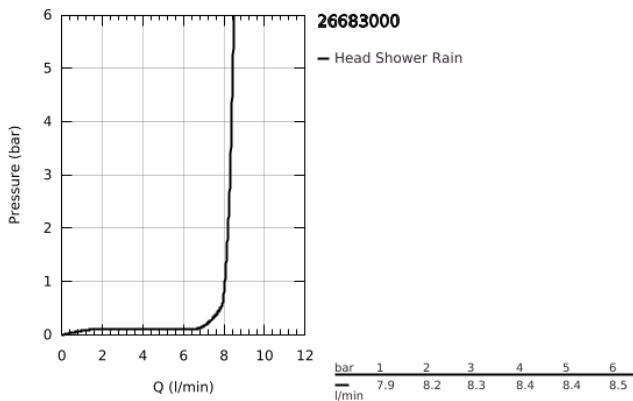

26 683 000 **TEMPESTA 250 CUBE HEAD SHOWER SET CEILING 142 MM, 1 SPRAY**

PRODUCT DESCRIPTION

- Colour: chrome
- consisting of:
- head shower Tempesta 250 Cube (26 681)
- spray pattern: Rain
- fully chrome plated surfaces
- shower arm ceiling 142 mm (27 485)
- with square escutcheon
- GROHE EcoJoy - less water, perfect flow
- GROHE DreamSpray - perfect spray pattern
- GROHE LongLife finish
- GROHE SpeedClean - effortless limescale removal
- Inner WaterGuide - inner insulation for surface protection
- suitable for instantaneous heater
- professional edition

26 683 000 TEMPESTA 250 CUBE HEAD SHOWER SET CEILING 142 MM, 1 SPRAY

SPARE PARTS, February 2019 – now

- 1: Fibre seal dia. Ø 18,5 x Ø 12 x 2 (Spare part-nr. 0138900M)
- 2: Dirt strainer (Spare part-nr. 48007000)
- 3: Escutcheon (Spare part-nr. 48118000)