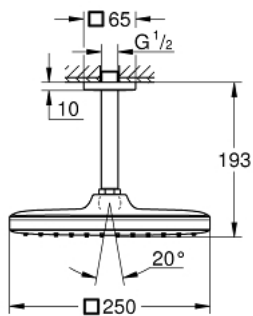

26 683 000 **TEMPESTA 250 CUBE HEAD SHOWER SET CEILING 142 MM, 1 SPRAY**

PRODUCT DESCRIPTION

- Colour: chrome
- consisting of:
- head shower Tempesta 250 Cube (26 681)
- spray pattern: Rain
- fully chrome plated surfaces
- shower arm ceiling 142 mm (27 485)
- with square escutcheon
- GROHE EcoJoy - less water, perfect flow
- GROHE DreamSpray - perfect spray pattern
- GROHE LongLife finish
- GROHE SpeedClean - effortless limescale removal
- Inner WaterGuide - inner insulation for surface protection
- suitable for instantaneous heater
- professional edition

26 683 000 TEMPESTA 250 CUBE HEAD SHOWER SET CEILING 142 MM, 1 SPRAY

SPARE PARTS, February 2019 – now

- 1: Fibre seal dia. Ø 18,5 x Ø 12 x 2 (Spare part-nr. 0138900M)
- 2: Dirt strainer (Spare part-nr. 48007000)
- 3: Escutcheon (Spare part-nr. 48118000)