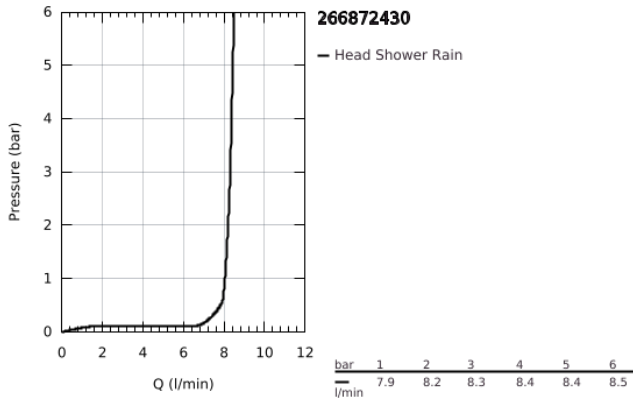

26 687 243 0 **TEMPESTA 250 CUBE HEAD SHOWER SET 380 MM, 1 SPRAY**

PRODUCT DESCRIPTION

- Colour: matte black
- consisting of:
 - head shower Tempesta 250 Cube
 - spray pattern: Rain
 - maximum flow rate (at 3 bar): 8.3 l/min
 - head shower with rear cover in matching colour
 - shower arm 380 mm
 - with square escutcheon
- GROHE EcoJoy - less water, perfect flow
- GROHE DreamSpray - perfect spray pattern
- GROHE SpeedClean - effortless limescale removal
- Inner WaterGuide - inner insulation for surface protection
- suitable for instantaneous heater
- professional edition

26 687 243 0 **TEMPESTA 250 CUBE HEAD SHOWER SET 380 MM, 1 SPRAY**

SPARE PARTS, February 2023 – now

1: Fibre seal dia. Ø 18,5 x Ø 12 x 2 (Spare part-nr. 0138900M)

2: Dirt strainer (Spare part-nr. 48007000)