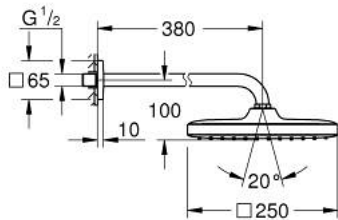

26 687 243 0 **TEMPESTA 250 CUBE HEAD SHOWER SET 380 MM, 1 SPRAY**

PRODUCT DESCRIPTION

- Colour: matte black
- consisting of:
 - head shower Tempesta 250 Cube
 - spray pattern: Rain
 - maximum flow rate (at 3 bar): 8.3 l/min
 - head shower with rear cover in matching colour
 - shower arm 380 mm
 - with square escutcheon
- GROHE EcoJoy - less water, perfect flow
- GROHE DreamSpray - perfect spray pattern
- GROHE SpeedClean - effortless limescale removal
- Inner WaterGuide - inner insulation for surface protection
- suitable for instantaneous heater
- professional edition

26 687 243 0 **TEMPESTA 250 CUBE HEAD SHOWER SET 380 MM, 1 SPRAY**

SPARE PARTS, February 2023 – now

1: Fibre seal dia. Ø 18,5 x Ø 12 x 2 (Spare part-nr. 0138900M)

2: Dirt strainer (Spare part-nr. 48007000)