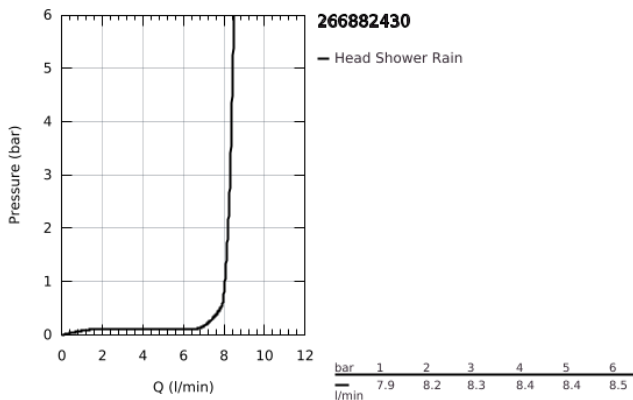

26 688 243 0 **TEMPESTA 250 CUBE HEAD SHOWER SET CEILING 142 MM, 1 SPRAY**

PRODUCT DESCRIPTION

- Colour: matte black
- consisting of:
- head shower Tempesta 250 Cube
- spray pattern: Rain
- maximum flow rate (at 3 bar): 8.3 l/min
- head shower with rear cover in matching colour
- shower arm ceiling 142 mm
- with square escutcheon
- GROHE EcoJoy - less water, perfect flow
- GROHE DreamSpray - perfect spray pattern
- GROHE SpeedClean - effortless limescale removal
- Inner WaterGuide - inner insulation for surface protection
- suitable for instantaneous heater
- professional edition

26 688 243 0 **TEMPESTA 250 CUBE HEAD SHOWER SET CEILING 142 MM, 1 SPRAY**

SPARE PARTS, February 2023 – now

- 1: Fibre seal dia. Ø 18,5 x Ø 12 x 2 (Spare part-nr. 0138900M)
- 2: Dirt strainer (Spare part-nr. 48007000)
- 3: Escutcheon (Spare part-nr. 481182430)