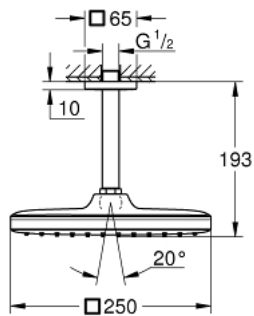

26 688 243 0 **TEMPESTA 250 CUBE HEAD SHOWER SET CEILING 142 MM, 1 SPRAY**

PRODUCT DESCRIPTION

- Colour: matte black
- consisting of:
- head shower Tempesta 250 Cube
- spray pattern: Rain
- maximum flow rate (at 3 bar): 8.3 l/min
- head shower with rear cover in matching colour
- shower arm ceiling 142 mm
- with square escutcheon
- GROHE EcoJoy - less water, perfect flow
- GROHE DreamSpray - perfect spray pattern
- GROHE SpeedClean - effortless limescale removal
- Inner WaterGuide - inner insulation for surface protection
- suitable for instantaneous heater
- professional edition

26 688 243 0 **TEMPESTA 250 CUBE HEAD SHOWER SET CEILING 142 MM, 1 SPRAY**

SPARE PARTS, February 2023 – now

- 1: Fibre seal dia. Ø 18,5 x Ø 12 x 2 (Spare part-nr. 0138900M)
- 2: Dirt strainer (Spare part-nr. 48007000)
- 3: Escutcheon (Spare part-nr. 481182430)