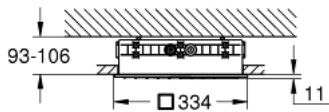

26 731 000 RAINSHOWER AQUA MONO CEILING SHOWER 1 SPRAY INCLUDING ROUGH-IN

PRODUCT DESCRIPTION

- Colour: chrome
- spray pattern: GROHE PureRain
- including concealed body, mounting material and sealing material for further combinations
- 334 x 334 mm
- spray plate in corresponding colour
- connection thread 1/2"
- GROHE DreamSpray - perfect spray pattern
- GROHE LongLife finish
- GROHE SpeedClean - effortless limescale removal
- min. recommended pressure 1.0 bar
- maximum flow rate (at 3 bar): 21 l/min (with non-restricted flow)