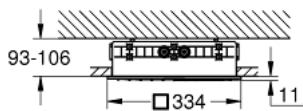

### PRODUCT DESCRIPTION

- Colour: chrome
- spray patterns: GROHE PureRain, ActiveRain
- including concealed body, mounting material and sealing material for further combinations
- 334 x 334 mm
- spray plate in corresponding colour
- connection threads 1/2"
- GROHE DreamSpray - perfect spray pattern
- GROHE LongLife finish
- GROHE SpeedClean - effortless limescale removal
- min. recommended pressure 1.0 bar
- maximum flow rate (at 3 bar): 20 + 16 l/min (with non-restricted flow)