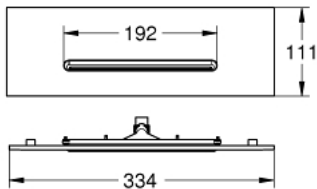

### PRODUCT DESCRIPTION

- Colour: chrome
- spray pattern: GROHE XL Waterfall
- 334 x 111 mm
- spray plate in corresponding colour
- spray insert white
- GROHE LongLife finish
- min. recommended pressure 3.0 bar
- rough-in box 26 739 000 to be ordered separately
- maximum flow rate (at 3 bar): 18 l/min (with non-restricted flow)