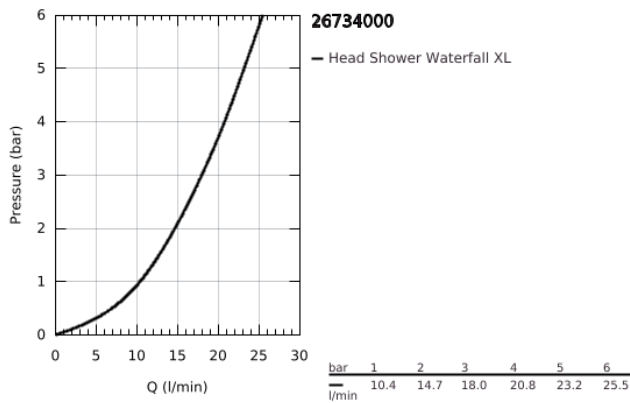

## 26 734 000 RAINSHOWER AQUA CASCADE CEILING SHOWER COVER INCLUDING SPRAY FORMER

### PRODUCT DESCRIPTION

- Colour: chrome
- spray pattern: GROHE XL Waterfall
- 334 x 111 mm
- spray plate in corresponding colour
- spray insert white
- GROHE LongLife finish
- min. recommended pressure 3.0 bar
- rough-in box 26 739 000 to be ordered separately
- maximum flow rate (at 3 bar): 18 l/min (with non-restricted flow)