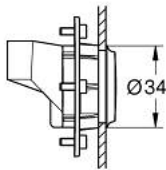

### PRODUCT DESCRIPTION

- Colour: chrome
- spray pattern: GROHE Drizzle spray
- Ø 34 mm
- spray plate in corresponding colour
- GROHE LongLife finish
- min. recommended pressure 1.0 bar
- maximum flow rate (at 3 bar): 1 l/min (with non-restricted flow)
- rough-in box 26 739 000 and, according to number of spray formers, cover 26 784 000, 26 785 000 or 26 786 000 have to be ordered separately