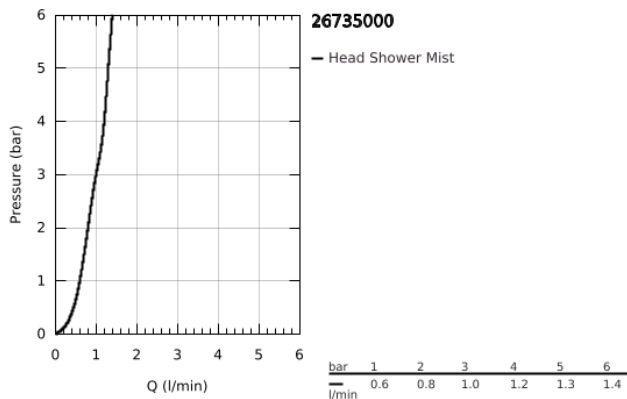

## 26 735 000 RAINSHOWER AQUA MIST SPRAY FORMER

### PRODUCT DESCRIPTION

- Colour: chrome
- spray pattern: GROHE Drizzle spray
- Ø 34 mm
- spray plate in corresponding colour
- GROHE LongLife finish
- min. recommended pressure 1.0 bar
- maximum flow rate (at 3 bar): 1 l/min (with non-restricted flow)
- rough-in box 26 739 000 and, according to number of spray formers, cover 26 784 000, 26 785 000 or 26 786 000 have to be ordered separately