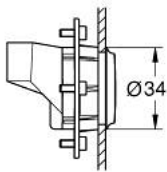

26 737 000 RAINSHOWER AQUA PURE SPRAY FORMER

PRODUCT DESCRIPTION

- Colour: chrome
- spray pattern: GROHE Pure XL spray
- Ø 34 mm
- GROHE LongLife finish
- min. recommended pressure 2.0 bar
- maximum flow rate (at 3 bar): 27 l/min
- rough-in box 26 739 000 and, according to number of spray formers, cover 26 784 000, 26 785 000 or 26 786 000 have to be ordered separately

26 737 000 **RAINSHOWER AQUA PURE SPRAY FORMER**

SPARE PARTS, December 2019 – now

1: set of screws (Spare part-nr. 48588000)