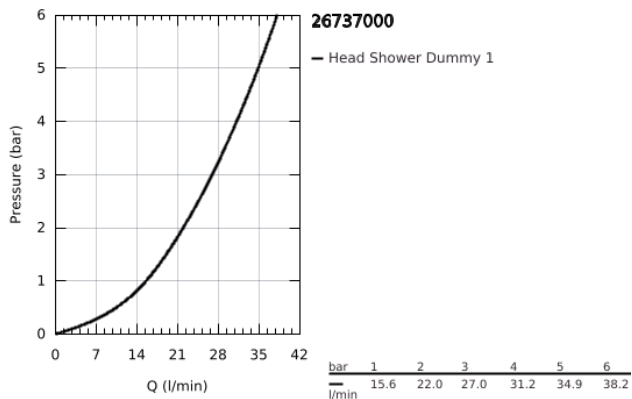

26 737 000 RAINSHOWER AQUA PURE SPRAY FORMER

PRODUCT DESCRIPTION

- Colour: chrome
- spray pattern: GROHE Pure XL spray
- Ø 34 mm
- GROHE LongLife finish
- min. recommended pressure 2.0 bar
- maximum flow rate (at 3 bar): 27 l/min
- rough-in box 26 739 000 and, according to number of spray formers, cover 26 784 000, 26 785 000 or 26 786 000 have to be ordered separately

26 737 000 **RAINSHOWER AQUA PURE SPRAY FORMER**

SPARE PARTS, December 2019 – now

1: set of screws (Spare part-nr. 48588000)