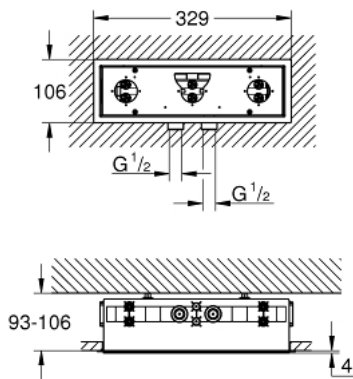

26 739 000 RAINSHOWER AQUA SMALL ROUGH-IN FOR CEILING SHOWERS

PRODUCT DESCRIPTION

- ready for 2 water ways (including 2 x connection threads 1/2" and water guide, mounting material and sealing material for further combinations)
- Inner WaterGuide - inner insulation for surface protection

26 739 000 **RAINSHOWER AQUA SMALL ROUGH-IN FOR CEILING SHOWERS**

SPARE PARTS, December 2019 – now

1: set of screws (Spare part-nr. 48588000)