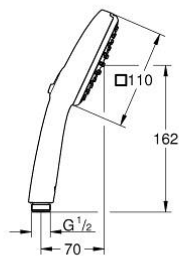

## 26 746 003 TEMPESTA CUBE 110 HAND SHOWER 2 SPRAYS

### PRODUCT DESCRIPTION

- Colour: chrome
- spray patterns: Rain, Jet
- maximum flow rate (at 3 bar): 7.4 l/min
- GROHE EcoJoy - less water, perfect flow
- GROHE SmartSwitch - easily rotate the dial to enjoy your preferred spray option
- GROHE DreamSpray - perfect spray pattern
- GROHE LongLife finish
- GROHE SpeedClean - effortless limescale removal
- Inner WaterGuide - inner insulation for surface protection
- ShockProof silicone ring prevents damages caused by shower falling
- universal mounting system, fitting all standard shower hoses
- min. recommended pressure 1.0 bar
- suitable for instantaneous heater
- professional edition

## 26 746 003 TEMPESTA CUBE 110 HAND SHOWER 2 SPRAYS

**SPARE PARTS**, April 2020 – now

1: Dirt strainer (Spare part-nr. 0700200M)