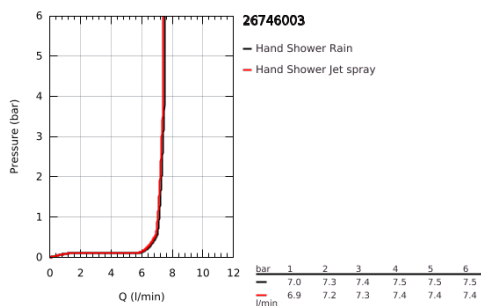

## 26 746 003 TEMPESTA CUBE 110 HAND SHOWER 2 SPRAYS

### PRODUCT DESCRIPTION

- Colour: chrome
- spray patterns: Rain, Jet
- maximum flow rate (at 3 bar): 7.4 l/min
- GROHE EcoJoy - less water, perfect flow
- GROHE SmartSwitch - easily rotate the dial to enjoy your preferred spray option
- GROHE DreamSpray - perfect spray pattern
- GROHE LongLife finish
- GROHE SpeedClean - effortless limescale removal
- Inner WaterGuide - inner insulation for surface protection
- ShockProof silicone ring prevents damages caused by shower falling
- universal mounting system, fitting all standard shower hoses
- min. recommended pressure 1.0 bar
- suitable for instantaneous heater
- professional edition