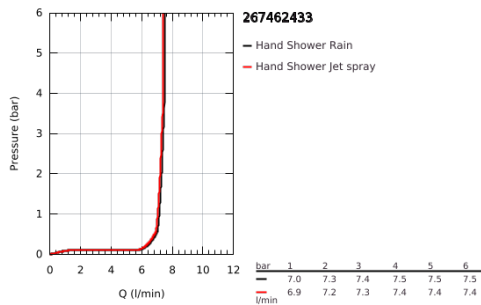

26 746 243 3 TEMPESTA CUBE 110 HAND SHOWER 2 SPRAYS

PRODUCT DESCRIPTION

- Colour: matte black
- spray patterns: Rain, Jet
- maximum flow rate (at 3 bar): 7.4 l/min
- GROHE EcoJoy - less water, perfect flow
- GROHE SmartSwitch - easily rotate the dial to enjoy your preferred spray option
- GROHE DreamSpray - perfect spray pattern
- GROHE SpeedClean - effortless limescale removal
- Inner WaterGuide - inner insulation for surface protection
- ShockProof silicone ring prevents damages caused by shower falling
- universal mounting system, fitting all standard shower hoses
- min. recommended pressure 1.0 bar
- suitable for instantaneous heater
- professional edition