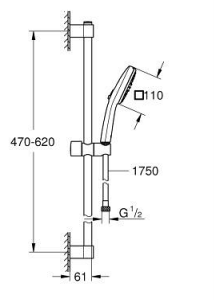

26 748 003 TEMPESTA CUBE 110 SHOWER RAIL SET 2 SPRAYS

PRODUCT DESCRIPTION

- Colour: chrome
- consisting of:
 - hand shower Tempesta Cube 110 (26 746)
 - spray patterns: Rain, Jet
 - shower rail, 600 mm (27 523)
 - maximum flow rate (at 3 bar): 7.4 l/min
 - Relaxaflex hose 1750 mm 1/2" x 1/2" (28 154)
 - GROHE EcoJoy - less water, perfect flow
 - GROHE SmartSwitch - easily rotate the dial to enjoy your preferred spray option
 - GROHE DreamSpray - perfect spray pattern
 - GROHE LongLife finish
- Flexible Installation - 1 adjustable bracket for existing drill holes
- adjustable rail holder (turn and glide shower holder)
- GROHE SpeedClean - effortless limescale removal
- Inner WaterGuide - inner insulation for surface protection
- ShockProof silicone ring prevents damages caused by shower falling
- min. recommended pressure 1.0 bar
- suitable for instantaneous heater
- professional edition

26 748 003 TEMPESTA CUBE 110 SHOWER RAIL SET 2 SPRAYS

SPARE PARTS, April 2020 – now

- 1: Shower bar holder (Spare part-nr. 48607000)
 - 2: Glide element (Spare part-nr. 48609000)
 - 3: Shower bar holder (Spare part-nr. 48608000)
 - 4: Dirt strainer (Spare part-nr. 0700200M)
 - 5: Compensation disc (Spare part-nr. 48543001)*
- * Optional accessories