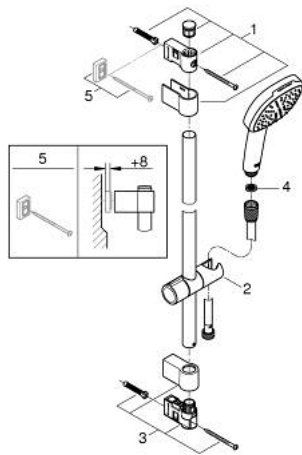

26 748 003 TEMPESTA CUBE 110 SHOWER RAIL SET 2 SPRAYS

PRODUCT DESCRIPTION

- Colour: chrome
- consisting of:
 - hand shower Tempesta Cube 110 (26 746)
 - spray patterns: Rain, Jet
 - shower rail, 600 mm (27 523)
 - maximum flow rate (at 3 bar): 7.4 l/min
 - Relaxaflex hose 1750 mm 1/2" x 1/2" (28 154)
 - GROHE EcoJoy - less water, perfect flow
 - GROHE SmartSwitch - easily rotate the dial to enjoy your preferred spray option
 - GROHE DreamSpray - perfect spray pattern
 - GROHE LongLife finish
- Flexible Installation - 1 adjustable bracket for existing drill holes
- adjustable rail holder (turn and glide shower holder)
- GROHE SpeedClean - effortless limescale removal
- Inner WaterGuide - inner insulation for surface protection
- ShockProof silicone ring prevents damages caused by shower falling
- min. recommended pressure 1.0 bar
- suitable for instantaneous heater
- professional edition

26 748 003 TEMPESTA CUBE 110 SHOWER RAIL SET 2 SPRAYS

SPARE PARTS, April 2020 – now

- 1: Shower bar holder (Spare part-nr. 48607000)
 - 2: Glide element (Spare part-nr. 48609000)
 - 3: Shower bar holder (Spare part-nr. 48608000)
 - 4: Dirt strainer (Spare part-nr. 0700200M)
 - 5: Compensation disc (Spare part-nr. 48543001)*
- * Optional accessories