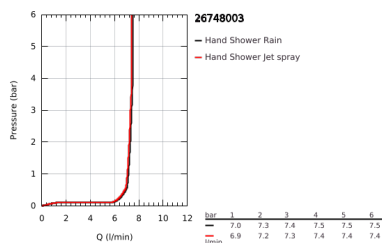

26 748 003 TEMPESTA CUBE 110 SHOWER RAIL SET 2 SPRAYS

PRODUCT DESCRIPTION

- Colour: chrome
- consisting of:
 - hand shower Tempesta Cube 110 (26 746)
 - spray patterns: Rain, Jet
 - shower rail, 600 mm (27 523)
 - maximum flow rate (at 3 bar): 7.4 l/min
 - Relaxaflex hose 1750 mm 1/2" x 1/2" (28 154)
 - GROHE EcoJoy - less water, perfect flow
 - GROHE SmartSwitch - easily rotate the dial to enjoy your preferred spray option
 - GROHE DreamSpray - perfect spray pattern
 - GROHE LongLife finish
- Flexible Installation - 1 adjustable bracket for existing drill holes
- adjustable rail holder (turn and glide shower holder)
- GROHE SpeedClean - effortless limescale removal
- Inner WaterGuide - inner insulation for surface protection
- ShockProof silicone ring prevents damages caused by shower falling
- min. recommended pressure 1.0 bar
- suitable for instantaneous heater
- professional edition

26 748 003 TEMPESTA CUBE 110 SHOWER RAIL SET 2 SPRAYS

SPARE PARTS, April 2020 – now

- 1: Shower bar holder (Spare part-nr. 48607000)
 - 2: Glide element (Spare part-nr. 48609000)
 - 3: Shower bar holder (Spare part-nr. 48608000)
 - 4: Dirt strainer (Spare part-nr. 0700200M)
 - 5: Compensation disc (Spare part-nr. 48543001)*
- * Optional accessories