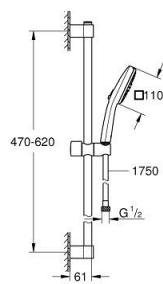

26 748 243 3 TEMPESTA CUBE 110 SHOWER RAIL SET 2 SPRAYS

PRODUCT DESCRIPTION

- Colour: matte black
- consisting of:
 - hand shower Tempesta Cube 110 (26 746)
 - spray patterns: Rain, Jet
 - maximum flow rate (at 3 bar): 7.4 l/min
 - shower rail, 600 mm (27 523)
 - shower hose 1750 mm 1/2" x 1/2" (28 388)
 - GROHE EcoJoy - less water, perfect flow
 - GROHE SmartSwitch - easily rotate the dial to enjoy your preferred spray option
 - GROHE DreamSpray - perfect spray pattern
- Flexible Installation - 1 adjustable bracket for existing drill holes
- adjustable rail holder (turn and glide shower holder)
- GROHE SpeedClean - effortless limescale removal
- Inner WaterGuide - inner insulation for surface protection
- ShockProof silicone ring prevents damages caused by shower falling
- min. recommended pressure 1.0 bar
- suitable for instantaneous heater
- professional edition

26 748 243 3 TEMPESTA CUBE 110 SHOWER RAIL SET 2 SPRAYS

SPARE PARTS, February 2023 – now

- 1: Shower bar holder (Spare part-nr. 486072430)
 - 2: Glide element (Spare part-nr. 486092430)
 - 3: Shower bar holder (Spare part-nr. 486082430)
 - 4: Dirt strainer (Spare part-nr. 0700200M)
 - 5: Compensation disc (Spare part-nr. 48543001)*
- * Optional accessories