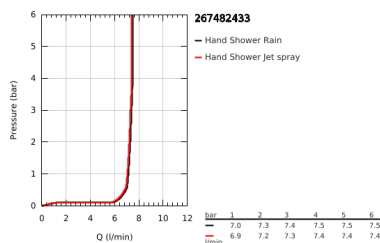

26 748 243 3 TEMPESTA CUBE 110 SHOWER RAIL SET 2 SPRAYS

PRODUCT DESCRIPTION

- Colour: matte black
- consisting of:
 - hand shower Tempesta Cube 110 (26 746)
 - spray patterns: Rain, Jet
 - maximum flow rate (at 3 bar): 7.4 l/min
 - shower rail, 600 mm (27 523)
 - shower hose 1750 mm 1/2" x 1/2" (28 388)
 - GROHE EcoJoy - less water, perfect flow
 - GROHE SmartSwitch - easily rotate the dial to enjoy your preferred spray option
 - GROHE DreamSpray - perfect spray pattern
- Flexible Installation - 1 adjustable bracket for existing drill holes
- adjustable rail holder (turn and glide shower holder)
- GROHE SpeedClean - effortless limescale removal
- Inner WaterGuide - inner insulation for surface protection
- ShockProof silicone ring prevents damages caused by shower falling
- min. recommended pressure 1.0 bar
- suitable for instantaneous heater
- professional edition

26 748 243 3 TEMPESTA CUBE 110 SHOWER RAIL SET 2 SPRAYS

SPARE PARTS, February 2023 – now

- 1: Shower bar holder (Spare part-nr. 486072430)
 - 2: Glide element (Spare part-nr. 486092430)
 - 3: Shower bar holder (Spare part-nr. 486082430)
 - 4: Dirt strainer (Spare part-nr. 0700200M)
 - 5: Compensation disc (Spare part-nr. 48543001)*
- * Optional accessories