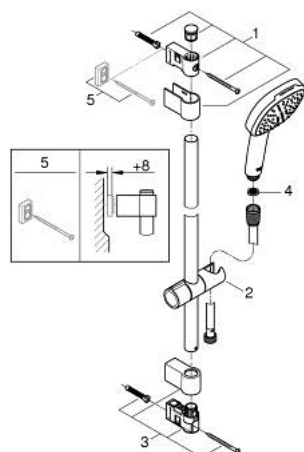

26 748 243 3 TEMPESTA CUBE 110 SHOWER RAIL SET 2 SPRAYS

PRODUCT DESCRIPTION

- Colour: matte black
- consisting of:
 - hand shower Tempesta Cube 110 (26 746)
 - spray patterns: Rain, Jet
 - maximum flow rate (at 3 bar): 7.4 l/min
 - shower rail, 600 mm (27 523)
 - shower hose 1750 mm 1/2" x 1/2" (28 388)
 - GROHE EcoJoy - less water, perfect flow
 - GROHE SmartSwitch - easily rotate the dial to enjoy your preferred spray option
 - GROHE DreamSpray - perfect spray pattern
- Flexible Installation - 1 adjustable bracket for existing drill holes
- adjustable rail holder (turn and glide shower holder)
- GROHE SpeedClean - effortless limescale removal
- Inner WaterGuide - inner insulation for surface protection
- ShockProof silicone ring prevents damages caused by shower falling
- min. recommended pressure 1.0 bar
- suitable for instantaneous heater
- professional edition

26 748 243 3 TEMPESTA CUBE 110 SHOWER RAIL SET 2 SPRAYS

SPARE PARTS, February 2023 – now

- 1: Shower bar holder (Spare part-nr. 486072430)
 - 2: Glide element (Spare part-nr. 486092430)
 - 3: Shower bar holder (Spare part-nr. 486082430)
 - 4: Dirt strainer (Spare part-nr. 0700200M)
 - 5: Compensation disc (Spare part-nr. 48543001)*
- * Optional accessories