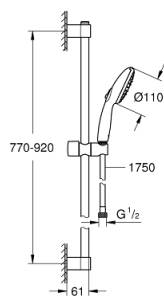

26 771 003 TEMPESTA 110 SHOWER RAIL SET 3 SPRAYS (RAIN, JET, MASSAGE)

PRODUCT DESCRIPTION

- Colour: chrome
- consisting of:
 - hand shower Tempesta 110 (28 419)
 - maximum flow rate (at 3 bar): 7.4 l/min
 - shower rail, 900 mm (27 524)
 - Relaxaflex hose 1750 mm 1/2" x 1/2" (28 154)
 - GROHE EcoJoy - less water, perfect flow
 - GROHE SmartSwitch - easily rotate the dial to enjoy your preferred spray option
 - GROHE DreamSpray - perfect spray pattern
 - GROHE LongLife finish
- Flexible Installation - 1 adjustable bracket for existing drill holes
- adjustable rail holder (turn and glide shower holder)
- GROHE SpeedClean - effortless limescale removal
- Inner WaterGuide - inner insulation for surface protection
- ShockProof silicone ring prevents damages caused by shower falling
- min. recommended pressure 1.0 bar
- suitable for instantaneous heater
- professional edition

26 771 003 TEMPESTA 110 SHOWER RAIL SET 3 SPRAYS (RAIN, JET, MASSAGE)

SPARE PARTS, April 2020 – now

- 1: Shower bar holder (Spare part-nr. 48607000)
 - 2: Glide element (Spare part-nr. 48609000)
 - 3: Shower bar holder (Spare part-nr. 48608000)
 - 4: Dirt strainer (Spare part-nr. 0700200M)
 - 5: Compensation disc (Spare part-nr. 48543001)*
- * Optional accessories