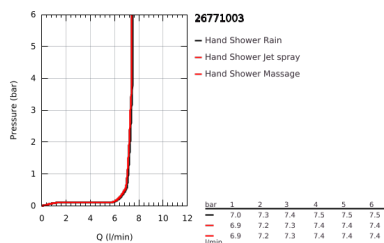

26 771 003 TEMPESTA 110 SHOWER RAIL SET 3 SPRAYS (RAIN, JET, MASSAGE)

PRODUCT DESCRIPTION

- Colour: chrome
- consisting of:
 - hand shower Tempesta 110 (28 419)
 - maximum flow rate (at 3 bar): 7.4 l/min
 - shower rail, 900 mm (27 524)
 - Relaxaflex hose 1750 mm 1/2" x 1/2" (28 154)
 - GROHE EcoJoy - less water, perfect flow
 - GROHE SmartSwitch - easily rotate the dial to enjoy your preferred spray option
 - GROHE DreamSpray - perfect spray pattern
 - GROHE LongLife finish
- Flexible Installation - 1 adjustable bracket for existing drill holes
- adjustable rail holder (turn and glide shower holder)
- GROHE SpeedClean - effortless limescale removal
- Inner WaterGuide - inner insulation for surface protection
- ShockProof silicone ring prevents damages caused by shower falling
- min. recommended pressure 1.0 bar
- suitable for instantaneous heater
- professional edition

26 771 003 TEMPESTA 110 SHOWER RAIL SET 3 SPRAYS (RAIN, JET, MASSAGE)

SPARE PARTS, April 2020 – now

- 1: Shower bar holder (Spare part-nr. 48607000)
 - 2: Glide element (Spare part-nr. 48609000)
 - 3: Shower bar holder (Spare part-nr. 48608000)
 - 4: Dirt strainer (Spare part-nr. 0700200M)
 - 5: Compensation disc (Spare part-nr. 48543001)*
- * Optional accessories