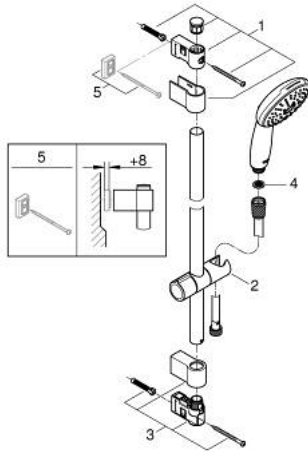

26 771 003 TEMPESTA 110 SHOWER RAIL SET 3 SPRAYS (RAIN, JET, MASSAGE)

PRODUCT DESCRIPTION

- Colour: chrome
- consisting of:
 - hand shower Tempesta 110 (28 419)
 - maximum flow rate (at 3 bar): 7.4 l/min
 - shower rail, 900 mm (27 524)
 - Relaxaflex hose 1750 mm 1/2" x 1/2" (28 154)
 - GROHE EcoJoy - less water, perfect flow
 - GROHE SmartSwitch - easily rotate the dial to enjoy your preferred spray option
 - GROHE DreamSpray - perfect spray pattern
 - GROHE LongLife finish
- Flexible Installation - 1 adjustable bracket for existing drill holes
- adjustable rail holder (turn and glide shower holder)
- GROHE SpeedClean - effortless limescale removal
- Inner WaterGuide - inner insulation for surface protection
- ShockProof silicone ring prevents damages caused by shower falling
- min. recommended pressure 1.0 bar
- suitable for instantaneous heater
- professional edition

26 771 003 TEMPESTA 110 SHOWER RAIL SET 3 SPRAYS (RAIN, JET, MASSAGE)

SPARE PARTS, April 2020 – now

- 1: Shower bar holder (Spare part-nr. 48607000)
 - 2: Glide element (Spare part-nr. 48609000)
 - 3: Shower bar holder (Spare part-nr. 48608000)
 - 4: Dirt strainer (Spare part-nr. 0700200M)
 - 5: Compensation disc (Spare part-nr. 48543001)*
- * Optional accessories