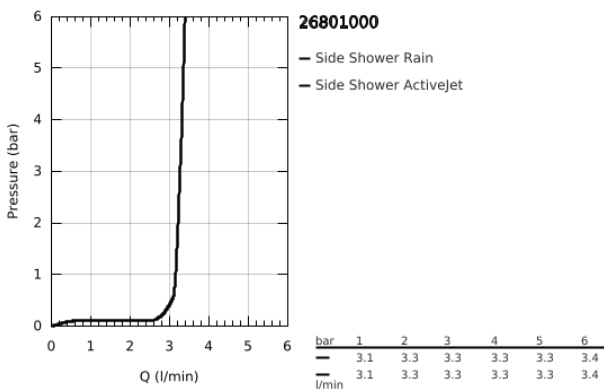

## 26 801 000 RAINSHOWER AQUA BODY SPRAY ROUND 2 SPRAY

### PRODUCT DESCRIPTION

- Colour: chrome
- spray patterns: PureRain, ActiveJet
- including concealed body and compound seal
- Ø 75 mm
- pivoting range  $\pm 15^\circ$  rotatable
- connection thread  $\frac{1}{2}$ "
- throw distance 600 mm
- GROHE EcoJoy - extra efficient water usage, perfect flow
- maximum flow rate (at 3 bar): 3.3 l/min
- GROHE DreamSpray - perfect spray pattern
- GROHE LongLife finish
- GROHE SpeedClean - effortless limescale removal
- min. recommended pressure 1.0 bar
- not suitable for instantaneous heater