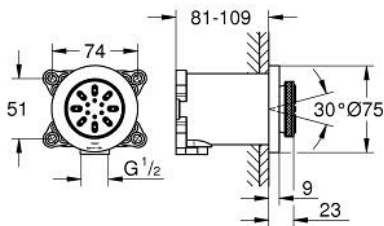

### PRODUCT DESCRIPTION

- Colour: chrome
- spray patterns: PureRain, ActiveJet
- including concealed body and compound seal
- Ø 75 mm
- pivoting range  $\pm 15^\circ$  rotatable
- connection thread  $\frac{1}{2}$ "
- throw distance 600 mm
- GROHE EcoJoy - extra efficient water usage, perfect flow
- maximum flow rate (at 3 bar): 3.3 l/min
- GROHE DreamSpray - perfect spray pattern
- GROHE LongLife finish
- GROHE SpeedClean - effortless limescale removal
- min. recommended pressure 1.0 bar
- not suitable for instantaneous heater

26 801 000 **RAINSHOWER AQUA BODY SPRAY ROUND 2 SPRAY**

**SPARE PARTS**, November 2020 – now

1: Non-return valve (Spare part-nr. 48545000)