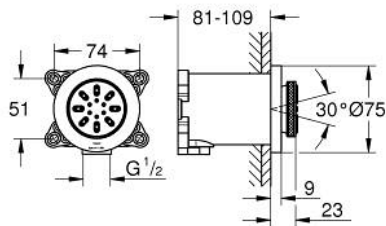

## 26 801 A00 RAINSHOWER AQUA BODY SPRAY ROUND 2 SPRAY

### PRODUCT DESCRIPTION

- Colour: hard graphite
- spray patterns: PureRain, ActiveJet
- including concealed body and compound seal
- Ø75mm; 75 mm
- pivoting range  $\pm 15^\circ$  rotatable
- connection thread  $\frac{1}{2}$ "
- throw distance 600 mm
- GROHE EcoJoy - extra efficient water usage, perfect flow
- maximum flow rate (at 3 bar): 3.3 l/min
- GROHE DreamSpray - perfect spray pattern
- GROHE LongLife finish
- GROHE SpeedClean - effortless limescale removal
- min. recommended pressure 1.0 bar
- not suitable for instantaneous heater

## 26 801 A00 RAINSHOWER AQUA BODY SPRAY ROUND 2 SPRAY

**SPARE PARTS**, November 2020 – now

1: Non-return valve (Spare part-nr. 48545000)