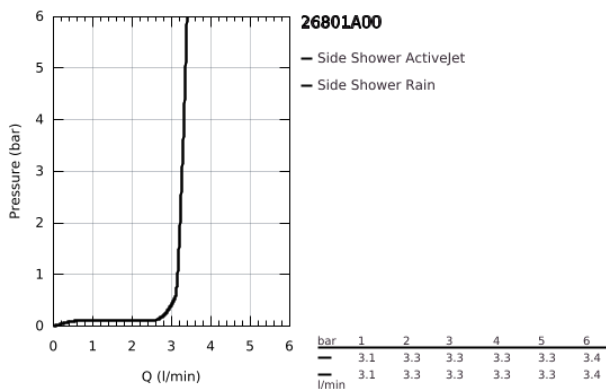

## 26 801 A00 RAINSHOWER AQUA BODY SPRAY ROUND 2 SPRAY

### PRODUCT DESCRIPTION

- Colour: hard graphite
- spray patterns: PureRain, ActiveJet
- including concealed body and compound seal
- Ø75mm; 75 mm
- pivoting range  $\pm 15^\circ$  rotatable
- connection thread  $\frac{1}{2}$ "
- throw distance 600 mm
- GROHE EcoJoy - extra efficient water usage, perfect flow
- maximum flow rate (at 3 bar): 3.3 l/min
- GROHE DreamSpray - perfect spray pattern
- GROHE LongLife finish
- GROHE SpeedClean - effortless limescale removal
- min. recommended pressure 1.0 bar
- not suitable for instantaneous heater

## 26 801 A00 RAINSHOWER AQUA BODY SPRAY ROUND 2 SPRAY

**SPARE PARTS**, November 2020 – now

1: Non-return valve (Spare part-nr. 48545000)