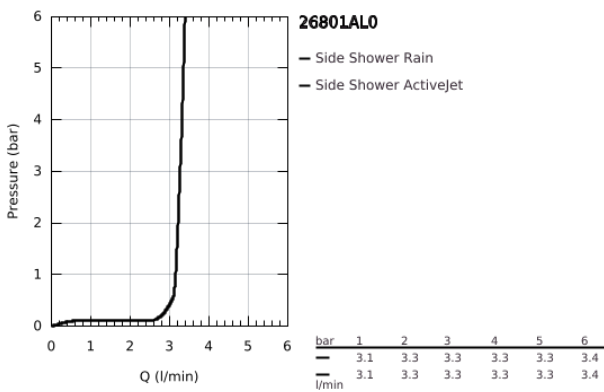

26 801 AL0 RAINSHOWER AQUA BODY SPRAY ROUND 2 SPRAY

PRODUCT DESCRIPTION

- Colour: brushed hard graphite
- spray patterns: PureRain, ActiveJet
- including concealed body and compound seal
- Ø75mm
- pivoting range $\pm 15^\circ$ rotatable
- connection thread $\frac{1}{2}$ "
- throw distance 600 mm
- GROHE EcoJoy - extra efficient water usage, perfect flow
- maximum flow rate (at 3 bar): 3.3 l/min
- GROHE DreamSpray - perfect spray pattern
- GROHE SpeedClean - effortless limescale removal
- min. recommended pressure 1.0 bar
- not suitable for instantaneous heater

26 801 AL0 RAINSHOWER AQUA BODY SPRAY ROUND 2 SPRAY

SPARE PARTS, November 2020 – now

1: Non-return valve (Spare part-nr. 48545000)