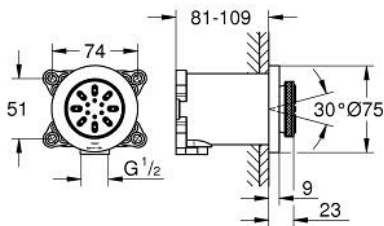

26 801 AL0 RAINSHOWER AQUA BODY SPRAY ROUND 2 SPRAY

PRODUCT DESCRIPTION

- Colour: brushed hard graphite
- spray patterns: PureRain, ActiveJet
- including concealed body and compound seal
- Ø75mm
- pivoting range $\pm 15^\circ$ rotatable
- connection thread $\frac{1}{2}$ "
- throw distance 600 mm
- GROHE EcoJoy - extra efficient water usage, perfect flow
- maximum flow rate (at 3 bar): 3.3 l/min
- GROHE DreamSpray - perfect spray pattern
- GROHE SpeedClean - effortless limescale removal
- min. recommended pressure 1.0 bar
- not suitable for instantaneous heater

26 801 AL0 RAINSHOWER AQUA BODY SPRAY ROUND 2 SPRAY

SPARE PARTS, November 2020 – now

1: Non-return valve (Spare part-nr. 48545000)