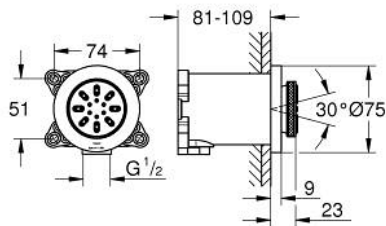

## 26 801 DA0 RAINSHOWER AQUA BODY SPRAY ROUND 2 SPRAY

### PRODUCT DESCRIPTION

- Colour: warm sunset
- spray patterns: PureRain, ActiveJet
- including concealed body and compound seal
- Ø 75 mm
- pivoting range  $\pm 15^\circ$  rotatable
- connection thread  $\frac{1}{2}$ "
- GROHE EcoJoy - extra efficient water usage, perfect flow
- maximum flow rate (at 3 bar): 3.3 l/min
- GROHE DreamSpray - perfect spray pattern
- GROHE SpeedClean - effortless limescale removal
- min. recommended pressure 1.0 bar

## 26 801 DA0 RAINSHOWER AQUA BODY SPRAY ROUND 2 SPRAY

**SPARE PARTS**, November 2020 – now

1: Non-return valve (Spare part-nr. 48545000)