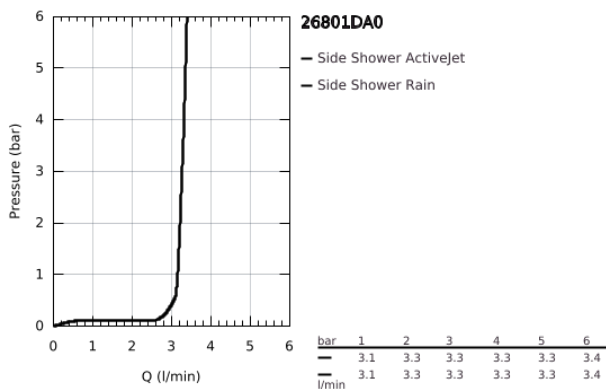

## 26 801 DA0 RAINSHOWER AQUA BODY SPRAY ROUND 2 SPRAY

### PRODUCT DESCRIPTION

- Colour: warm sunset
- spray patterns: PureRain, ActiveJet
- including concealed body and compound seal
- Ø 75 mm
- pivoting range  $\pm 15^\circ$  rotatable
- connection thread  $\frac{1}{2}$ "
- GROHE EcoJoy - extra efficient water usage, perfect flow
- maximum flow rate (at 3 bar): 3.3 l/min
- GROHE DreamSpray - perfect spray pattern
- GROHE SpeedClean - effortless limescale removal
- min. recommended pressure 1.0 bar