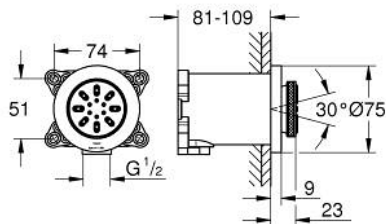

26 801 DC0 RAINSHOWER AQUA BODY SPRAY ROUND 2 SPRAY

PRODUCT DESCRIPTION

- Colour: Supersteel
- spray patterns: PureRain, ActiveJet
- including concealed body and compound seal
- Ø75mm
- pivoting range $\pm 15^\circ$ rotatable
- connection thread $\frac{1}{2}$ "
- GROHE EcoJoy - extra efficient water usage, perfect flow
- maximum flow rate (at 3 bar): 3.3 l/min
- GROHE DreamSpray - perfect spray pattern
- GROHE SpeedClean - effortless limescale removal
- min. recommended pressure 1.0 bar

26 801 DC0 RAINSHOWER AQUA BODY SPRAY ROUND 2 SPRAY

SPARE PARTS, November 2020 – now

1: Non-return valve (Spare part-nr. 48545000)