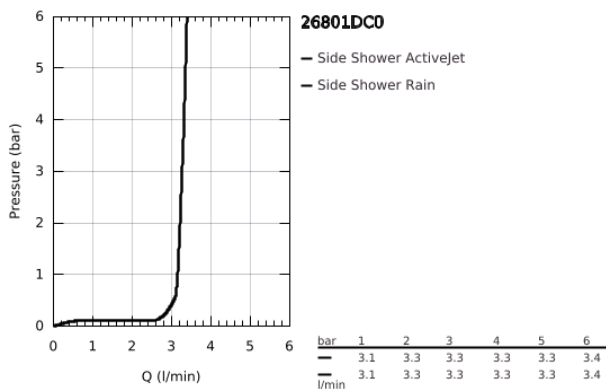

26 801 DC0 RAINSHOWER AQUA BODY SPRAY ROUND 2 SPRAY

PRODUCT DESCRIPTION

- Colour: Supersteel
- spray patterns: PureRain, ActiveJet
- including concealed body and compound seal
- Ø75mm
- pivoting range $\pm 15^\circ$ rotatable
- connection thread $\frac{1}{2}$ "
- GROHE EcoJoy - extra efficient water usage, perfect flow
- maximum flow rate (at 3 bar): 3.3 l/min
- GROHE DreamSpray - perfect spray pattern
- GROHE SpeedClean - effortless limescale removal
- min. recommended pressure 1.0 bar

26 801 DC0 RAINSHOWER AQUA BODY SPRAY ROUND 2 SPRAY

SPARE PARTS, November 2020 – now

1: Non-return valve (Spare part-nr. 48545000)