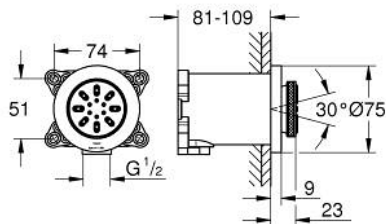

## 26 801 DL0 RAINSHOWER AQUA BODY SPRAY ROUND 2 SPRAY

### PRODUCT DESCRIPTION

- Colour: brushed warm sunset
- spray patterns: PureRain, ActiveJet
- including concealed body and compound seal
- Ø75 mm
- pivoting range  $\pm 15^\circ$  rotatable
- connection thread  $\frac{1}{2}$ "
- GROHE EcoJoy - extra efficient water usage, perfect flow
- maximum flow rate (at 3 bar): 3.3 l/min
- GROHE DreamSpray - perfect spray pattern
- GROHE SpeedClean - effortless limescale removal
- min. recommended pressure 1.0 bar

## 26 801 DL0 RAINSHOWER AQUA BODY SPRAY ROUND 2 SPRAY

**SPARE PARTS**, November 2020 – now

1: Non-return valve (Spare part-nr. 48545000)