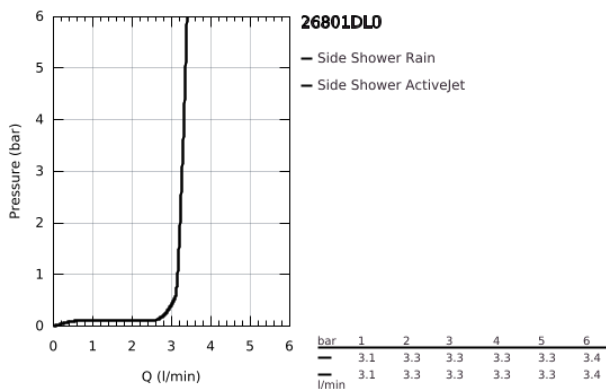

## 26 801 DL0 RAINSHOWER AQUA BODY SPRAY ROUND 2 SPRAY

### PRODUCT DESCRIPTION

- Colour: brushed warm sunset
- spray patterns: PureRain, ActiveJet
- including concealed body and compound seal
- Ø75 mm
- pivoting range  $\pm 15^\circ$  rotatable
- connection thread  $\frac{1}{2}$ "
- GROHE EcoJoy - extra efficient water usage, perfect flow
- maximum flow rate (at 3 bar): 3.3 l/min
- GROHE DreamSpray - perfect spray pattern
- GROHE SpeedClean - effortless limescale removal
- min. recommended pressure 1.0 bar

## 26 801 DL0 RAINSHOWER AQUA BODY SPRAY ROUND 2 SPRAY

**SPARE PARTS**, November 2020 – now

1: Non-return valve (Spare part-nr. 48545000)