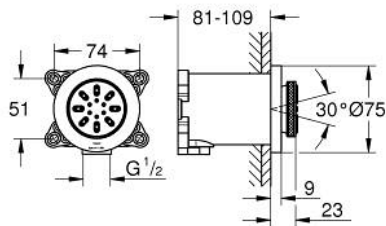

26 801 GL0 RAINSHOWER AQUA BODY SPRAY ROUND 2 SPRAY

PRODUCT DESCRIPTION

- Colour: cool sunrise
- spray patterns: PureRain, ActiveJet
- including concealed body and compound seal
- Ø75 mm
- pivoting range $\pm 15^\circ$ rotatable
- connection thread $\frac{1}{2}$ "
- GROHE EcoJoy - extra efficient water usage, perfect flow
- maximum flow rate (at 3 bar): 3.3 l/min
- GROHE DreamSpray - perfect spray pattern
- GROHE SpeedClean - effortless limescale removal
- min. recommended pressure 1.0 bar

26 801 GL0 RAINSHOWER AQUA BODY SPRAY ROUND 2 SPRAY

SPARE PARTS, November 2020 – now

1: Non-return valve (Spare part-nr. 48545000)