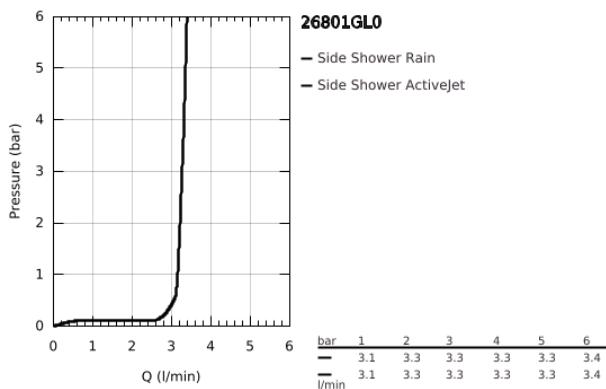

26 801 GL0 RAINSHOWER AQUA BODY SPRAY ROUND 2 SPRAY

PRODUCT DESCRIPTION

- Colour: cool sunrise
- spray patterns: PureRain, ActiveJet
- including concealed body and compound seal
- Ø75 mm
- pivoting range $\pm 15^\circ$ rotatable
- connection thread $\frac{1}{2}$ "
- GROHE EcoJoy - extra efficient water usage, perfect flow
- maximum flow rate (at 3 bar): 3.3 l/min
- GROHE DreamSpray - perfect spray pattern
- GROHE SpeedClean - effortless limescale removal
- min. recommended pressure 1.0 bar

26 801 GL0 RAINSHOWER AQUA BODY SPRAY ROUND 2 SPRAY

SPARE PARTS, November 2020 – now

1: Non-return valve (Spare part-nr. 48545000)