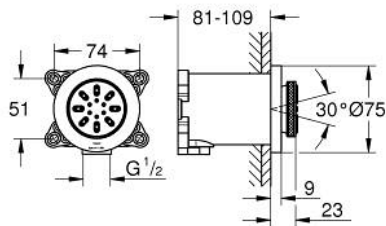

26 801 GN0 RAINSHOWER AQUA BODY SPRAY ROUND 2 SPRAY

PRODUCT DESCRIPTION

- Colour: brushed cool sunrise
- spray patterns: PureRain, ActiveJet
- including concealed body and compound seal
- Ø 75 mm
- pivoting range $\pm 15^\circ$ rotatable
- connection thread $\frac{1}{2}$ "
- GROHE EcoJoy - extra efficient water usage, perfect flow
- maximum flow rate (at 3 bar): 3.3 l/min
- GROHE DreamSpray - perfect spray pattern
- GROHE SpeedClean - effortless limescale removal
- min. recommended pressure 1.0 bar

26 801 GN0 RAINSHOWER AQUA BODY SPRAY ROUND 2 SPRAY

SPARE PARTS, November 2020 – now

1: Non-return valve (Spare part-nr. 48545000)