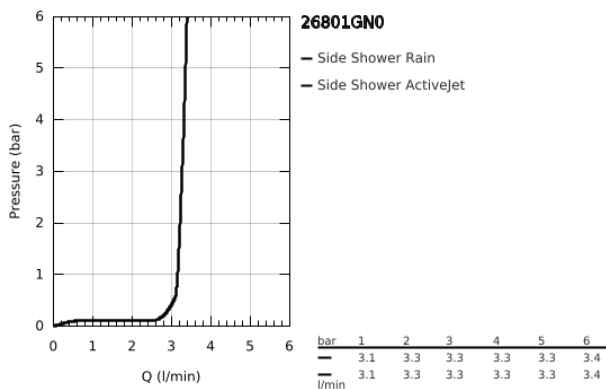

26 801 GN0 RAINSHOWER AQUA BODY SPRAY ROUND 2 SPRAY

PRODUCT DESCRIPTION

- Colour: brushed cool sunrise
- spray patterns: PureRain, ActiveJet
- including concealed body and compound seal
- Ø 75 mm
- pivoting range $\pm 15^\circ$ rotatable
- connection thread $\frac{1}{2}$ "
- GROHE EcoJoy - extra efficient water usage, perfect flow
- maximum flow rate (at 3 bar): 3.3 l/min
- GROHE DreamSpray - perfect spray pattern
- GROHE SpeedClean - effortless limescale removal
- min. recommended pressure 1.0 bar

26 801 GN0 RAINSHOWER AQUA BODY SPRAY ROUND 2 SPRAY

SPARE PARTS, November 2020 – now

1: Non-return valve (Spare part-nr. 48545000)