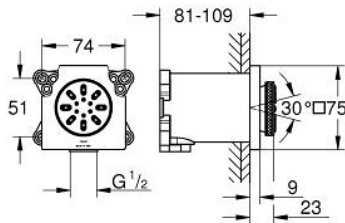

26 802 000 RAINSHOWER AQUA <P>BODY SPRAY CUBE 2 SPRAY</P>

**PRODUCT DESCRIPTION**

- Colour: chrome
- spray patterns: PureRain, ActiveJet
- including concealed body and compound seal
- 75 x 75 mm
- pivoting range  $\pm 15^\circ$  rotatable
- connection thread  $\frac{1}{2}$ "
- throw distance 600 mm
- GROHE EcoJoy - extra efficient water usage, perfect flow
- maximum flow rate (at 3 bar): 3.3 l/min
- GROHE DreamSpray - perfect spray pattern
- GROHE LongLife finish
- GROHE SpeedClean - effortless limescale removal
- min. recommended pressure 1.0 bar
- not suitable for instantaneous heater

26 802 000 **RAINSHOWER AQUA <P>BODY SPRAY CUBE 2 SPRAY</P>**

**SPARE PARTS**, November 2020 – now

1: Non-return valve (Spare part-nr. 48545000)