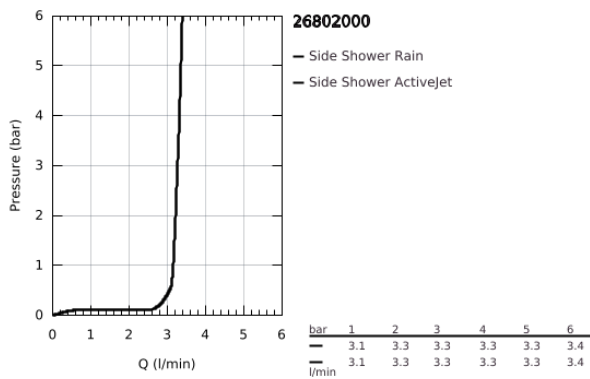

26 802 000 RAINSHOWER AQUA <P>BODY SPRAY CUBE 2 SPRAY</P>

**PRODUCT DESCRIPTION**

- Colour: chrome
- spray patterns: PureRain, ActiveJet
- including concealed body and compound seal
- 75 x 75 mm
- pivoting range  $\pm 15^\circ$  rotatable
- connection thread  $\frac{1}{2}$ "
- throw distance 600 mm
- GROHE EcoJoy - extra efficient water usage, perfect flow
- maximum flow rate (at 3 bar): 3.3 l/min
- GROHE DreamSpray - perfect spray pattern
- GROHE LongLife finish
- GROHE SpeedClean - effortless limescale removal
- min. recommended pressure 1.0 bar
- not suitable for instantaneous heater

26 802 000 **RAINSHOWER AQUA <P>BODY SPRAY CUBE 2 SPRAY</P>**

**SPARE PARTS**, November 2020 – now

1: Non-return valve (Spare part-nr. 48545000)