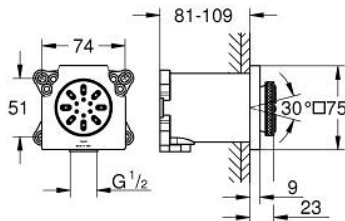

26 802 AL0 RAINSHOWER AQUA <P>BODY SPRAY CUBE 2 SPRAY</P>

PRODUCT DESCRIPTION

- Colour: brushed hard graphite
- spray patterns: PureRain, ActiveJet
- including concealed body and compound seal
- 75 x 75 mm
- pivoting range $\pm 15^\circ$ rotatable
- connection thread $\frac{1}{2}$ "
- GROHE EcoJoy - extra efficient water usage, perfect flow
- maximum flow rate (at 3 bar): 3.3 l/min
- GROHE DreamSpray - perfect spray pattern
- GROHE SpeedClean - effortless limescale removal
- min. recommended pressure 1.0 bar
- not suitable for instantaneous heater

26 802 AL0 **RAINSHOWER AQUA <P>BODY SPRAY CUBE 2 SPRAY</P>**

SPARE PARTS, November 2020 – now

1: Non-return valve (Spare part-nr. 48545000)