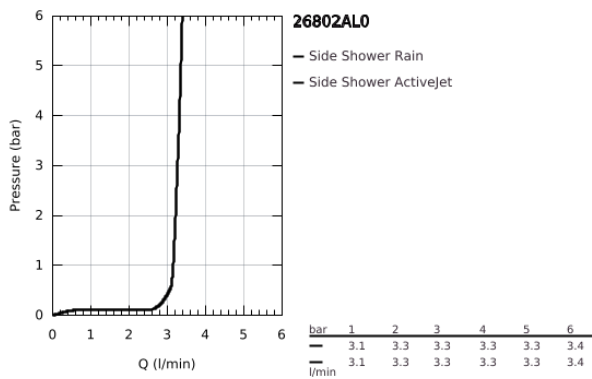

26 802 AL0 RAINSHOWER AQUA <P>BODY SPRAY CUBE 2 SPRAY</P>

PRODUCT DESCRIPTION

- Colour: brushed hard graphite
- spray patterns: PureRain, ActiveJet
- including concealed body and compound seal
- 75 x 75 mm
- pivoting range $\pm 15^\circ$ rotatable
- connection thread $\frac{1}{2}$ "
- GROHE EcoJoy - extra efficient water usage, perfect flow
- maximum flow rate (at 3 bar): 3.3 l/min
- GROHE DreamSpray - perfect spray pattern
- GROHE SpeedClean - effortless limescale removal
- min. recommended pressure 1.0 bar
- not suitable for instantaneous heater

26 802 AL0 **RAINSHOWER AQUA <P>BODY SPRAY CUBE 2 SPRAY</P>**

SPARE PARTS, November 2020 – now

1: Non-return valve (Spare part-nr. 48545000)