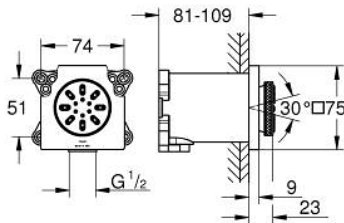

26 802 DC0 RAINSHOWER AQUA <P>BODY SPRAY CUBE 2 SPRAY</P>

PRODUCT DESCRIPTION

- Colour: Supersteel
- spray patterns: PureRain, ActiveJet
- including concealed body and compound seal
- 75 x 75 mm
- pivoting range $\pm 15^\circ$ rotatable
- connection thread $\frac{1}{2}$ "
- GROHE EcoJoy - extra efficient water usage, perfect flow
- maximum flow rate (at 3 bar): 3.3 l/min
- GROHE DreamSpray - perfect spray pattern
- GROHE SpeedClean - effortless limescale removal
- min. recommended pressure 1.0 bar
- not suitable for instantaneous heater

26 802 DC0 RAINSHOWER AQUA <P>BODY SPRAY CUBE 2 SPRAY</P>

SPARE PARTS, November 2020 – now

1: Non-return valve (Spare part-nr. 48545000)