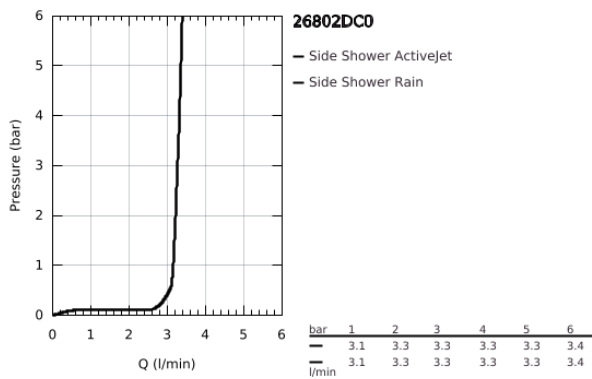

26 802 DC0 RAINSHOWER AQUA <P>BODY SPRAY CUBE 2 SPRAY</P>

PRODUCT DESCRIPTION

- Colour: Supersteel
- spray patterns: PureRain, ActiveJet
- including concealed body and compound seal
- 75 x 75 mm
- pivoting range $\pm 15^\circ$ rotatable
- connection thread $\frac{1}{2}$ "
- GROHE EcoJoy - extra efficient water usage, perfect flow
- maximum flow rate (at 3 bar): 3.3 l/min
- GROHE DreamSpray - perfect spray pattern
- GROHE SpeedClean - effortless limescale removal
- min. recommended pressure 1.0 bar
- not suitable for instantaneous heater

26 802 DC0 RAINSHOWER AQUA <P>BODY SPRAY CUBE 2 SPRAY</P>

SPARE PARTS, November 2020 – now

1: Non-return valve (Spare part-nr. 48545000)