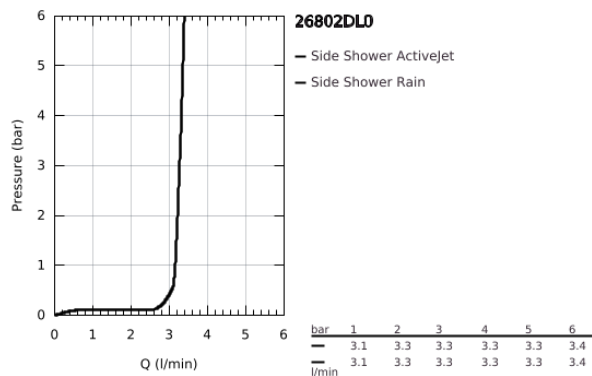

26 802 DL0 RAINSHOWER AQUA <P>BODY SPRAY CUBE 2 SPRAY</P>

PRODUCT DESCRIPTION

- Colour: brushed warm sunset
- spray patterns: PureRain, ActiveJet
- including concealed body and compound seal
- 75 x 75 mm
- pivoting range $\pm 15^\circ$ rotatable
- connection thread $\frac{1}{2}$ "
- GROHE EcoJoy - extra efficient water usage, perfect flow
- maximum flow rate (at 3 bar): 3.3 l/min
- GROHE DreamSpray - perfect spray pattern
- GROHE SpeedClean - effortless limescale removal
- min. recommended pressure 1.0 bar
- not suitable for instantaneous heater

26 802 DL0 **RAINSHOWER AQUA <P>BODY SPRAY CUBE 2 SPRAY</P>**

SPARE PARTS, November 2020 – now

1: Non-return valve (Spare part-nr. 48545000)