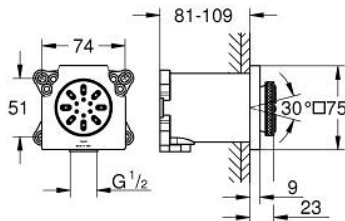

26 802 DL0 RAINSHOWER AQUA <P>BODY SPRAY CUBE 2 SPRAY</P>

PRODUCT DESCRIPTION

- Colour: brushed warm sunset
- spray patterns: PureRain, ActiveJet
- including concealed body and compound seal
- 75 x 75 mm
- pivoting range $\pm 15^\circ$ rotatable
- connection thread $\frac{1}{2}$ "
- GROHE EcoJoy - extra efficient water usage, perfect flow
- maximum flow rate (at 3 bar): 3.3 l/min
- GROHE DreamSpray - perfect spray pattern
- GROHE SpeedClean - effortless limescale removal
- min. recommended pressure 1.0 bar
- not suitable for instantaneous heater

26 802 DL0 **RAINSHOWER AQUA <P>BODY SPRAY CUBE 2 SPRAY</P>**

SPARE PARTS, November 2020 – now

1: Non-return valve (Spare part-nr. 48545000)