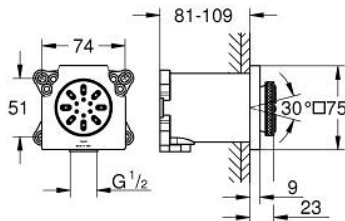

26 802 GN0 RAINSHOWER AQUA <P>BODY SPRAY CUBE 2 SPRAY</P>

PRODUCT DESCRIPTION

- Colour: brushed cool sunrise
- spray patterns: PureRain, ActiveJet
- including concealed body and compound seal
- 75 x 75 mm
- pivoting range $\pm 15^\circ$ rotatable
- connection thread $\frac{1}{2}$ "
- throw distance 600 mm
- GROHE EcoJoy - extra efficient water usage, perfect flow
- maximum flow rate (at 3 bar): 3.3 l/min
- GROHE DreamSpray - perfect spray pattern
- GROHE LongLife finish
- GROHE SpeedClean - effortless limescale removal
- min. recommended pressure 1.0 bar
- not suitable for instantaneous heater

26 802 GN0 **RAINSHOWER AQUA <P>BODY SPRAY CUBE 2 SPRAY</P>**

SPARE PARTS, November 2020 – now

1: Non-return valve (Spare part-nr. 48545000)