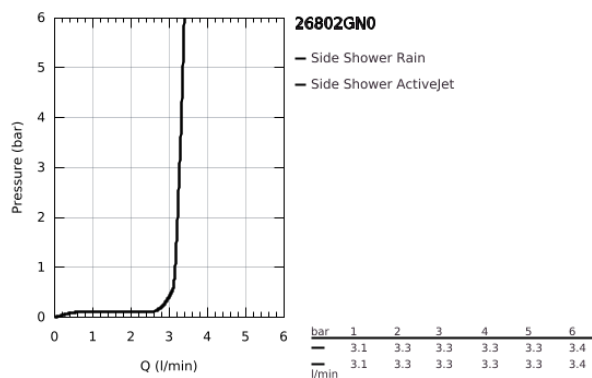

26 802 GN0 RAINSHOWER AQUA <P>BODY SPRAY CUBE 2 SPRAY</P>

PRODUCT DESCRIPTION

- Colour: brushed cool sunrise
- spray patterns: PureRain, ActiveJet
- including concealed body and compound seal
- 75 x 75 mm
- pivoting range $\pm 15^\circ$ rotatable
- connection thread $\frac{1}{2}$ "
- throw distance 600 mm
- GROHE EcoJoy - extra efficient water usage, perfect flow
- maximum flow rate (at 3 bar): 3.3 l/min
- GROHE DreamSpray - perfect spray pattern
- GROHE LongLife finish
- GROHE SpeedClean - effortless limescale removal
- min. recommended pressure 1.0 bar
- not suitable for instantaneous heater

26 802 GN0 **RAINSHOWER AQUA <P>BODY SPRAY CUBE 2 SPRAY</P>**

SPARE PARTS, November 2020 – now

1: Non-return valve (Spare part-nr. 48545000)