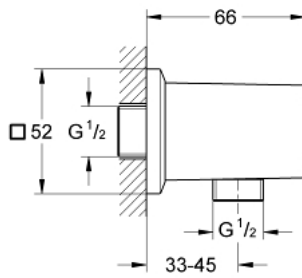

26 850 000 **ALLURE BRILLIANT SHOWER OUTLET ELBOW, 1/2"**

PRODUCT DESCRIPTION

- Colour: chrome
- male connection thread 1/2"
- protected against backflow
- material: metal
- GROHE LongLife finish

26 850 000 **ALLURE BRILLIANT SHOWER OUTLET ELBOW, 1/2"**

SPARE PARTS, September 2021 – now

1: Non-return valve (Spare part-nr. 08565000)