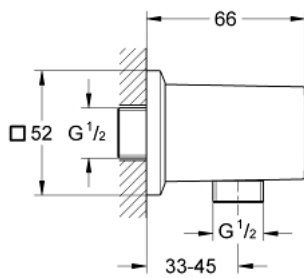

26 850 AL0 ALLURE BRILLIANT SHOWER OUTLET ELBOW, 1/2"

PRODUCT DESCRIPTION

- Colour: brushed hard graphite
- male connection thread 1/2"
- protected against backflow
- material: metal
- GROHE LongLife finish

26 850 AL0 ALLURE BRILLIANT SHOWER OUTLET ELBOW, 1/2"

SPARE PARTS, September 2021 – now

1: Non-return valve (Spare part-nr. 08565000)