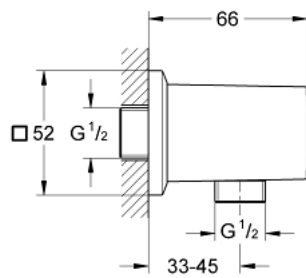

26 850 DC0 **ALLURE BRILLIANT SHOWER OUTLET ELBOW, 1/2"**

PRODUCT DESCRIPTION

- Colour: Supersteel
- male connection thread 1/2"
- protected against backflow
- material: metal
- GROHE LongLife finish

26 850 DC0 **ALLURE BRILLIANT SHOWER OUTLET ELBOW, 1/2"**

SPARE PARTS, September 2021 – now

1: Non-return valve (Spare part-nr. 08565000)