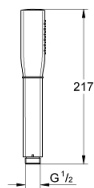

26 852 IG0 GRANDERA STICK HAND SHOWER 1 SPRAY

PRODUCT DESCRIPTION

- Colour: chrome/gold
- spray pattern: Rain
- material: metal
- maximum flow rate (at 3 bar): 7.6 l/min
- GROHE DreamSpray - perfect spray pattern
- Inner WaterGuide - inner insulation for surface protection
- GROHE CoolTouch - no risk of scalding
- GROHE LongLife finish
- GROHE SpeedClean - effortless limescale removal
- suitable for instantaneous heater
- universal mounting system, fitting all standard shower hoses
- min. recommended pressure 1.0 bar

26 852 IG0 GRANDERA STICK HAND SHOWER 1 SPRAY