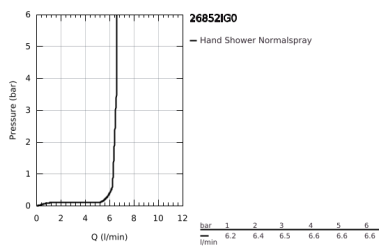

26 852 IG0 GRANDERA STICK HAND SHOWER 1 SPRAY

PRODUCT DESCRIPTION

- Colour: chrome/gold
- spray pattern: Rain
- material: metal
- maximum flow rate (at 3 bar): 7.6 l/min
- GROHE DreamSpray - perfect spray pattern
- Inner WaterGuide - inner insulation for surface protection
- GROHE CoolTouch - no risk of scalding
- GROHE LongLife finish
- GROHE SpeedClean - effortless limescale removal
- suitable for instantaneous heater
- universal mounting system, fitting all standard shower hoses
- min. recommended pressure 1.0 bar