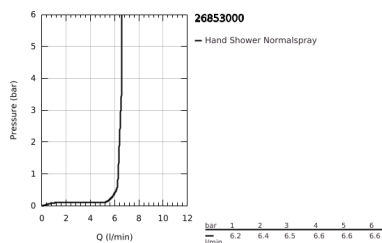

26 853 000 GRANDERA STICK SHOWER RAIL SET 1 SPRAY

PRODUCT DESCRIPTION

- Colour: chrome
- consisting of:
 - Stick hand shower (26 852 xx0)
 - maximum flow rate (at 3 bar): 7.6 l/min
 - shower rail, 900 mm (27 785)
 - Rotaflex Metal Long-Life TwistStop shower hose 1750 mm (28 025)
 - GROHE DreamSpray - perfect spray pattern
 - Inner WaterGuide - inner insulation for surface protection
 - GROHE CoolTouch - no risk of scalding
 - GROHE FastFixation Plus adjustable distance between brackets for adaption to existing drilling holes
 - GROHE LongLife finish
 - GROHE SpeedClean - effortless limescale removal
- suitable for instantaneous heater

26 853 000 GRANDERA STICK SHOWER RAIL SET 1 SPRAY

SPARE PARTS, October 2021 – now

- 1: Cover cap (Spare part-nr. 45922000)
 - 2: Glide element (Spare part-nr. 48177000)
 - 3: Shower bar holder (Spare part-nr. 48333000)
 - 4: Dirt strainer (Spare part-nr. 0700200M)
 - 5: Compensation disc (Spare part-nr. 45914XE0)*
- * Optional accessories