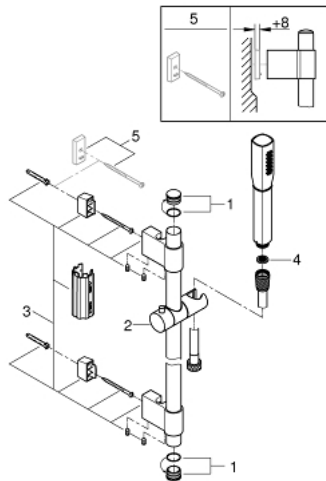

26 853 000 GRANDERA STICK SHOWER RAIL SET 1 SPRAY

PRODUCT DESCRIPTION

- Colour: chrome
- consisting of:
 - Stick hand shower (26 852 xx0)
 - maximum flow rate (at 3 bar): 7.6 l/min
 - shower rail, 900 mm (27 785)
 - Rotaflex Metal Long-Life TwistStop shower hose 1750 mm (28 025)
 - GROHE DreamSpray - perfect spray pattern
 - Inner WaterGuide - inner insulation for surface protection
 - GROHE CoolTouch - no risk of scalding
 - GROHE FastFixation Plus adjustable distance between brackets for adaption to existing drilling holes
 - GROHE LongLife finish
 - GROHE SpeedClean - effortless limescale removal
- suitable for instantaneous heater

26 853 000 GRANDERA STICK SHOWER RAIL SET 1 SPRAY

SPARE PARTS, October 2021 – now

- 1: Cover cap (Spare part-nr. 45922000)
 - 2: Glide element (Spare part-nr. 48177000)
 - 3: Shower bar holder (Spare part-nr. 48333000)
 - 4: Dirt strainer (Spare part-nr. 0700200M)
 - 5: Compensation disc (Spare part-nr. 45914XE0)*
- * Optional accessories