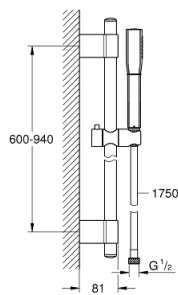

26 853 000 GRANDERA STICK SHOWER RAIL SET 1 SPRAY

PRODUCT DESCRIPTION

- Colour: chrome
- consisting of:
 - Stick hand shower (26 852 xx0)
 - maximum flow rate (at 3 bar): 7.6 l/min
 - shower rail, 900 mm (27 785)
 - Rotaflex Metal Long-Life TwistStop shower hose 1750 mm (28 025)
 - GROHE DreamSpray - perfect spray pattern
 - Inner WaterGuide - inner insulation for surface protection
 - GROHE CoolTouch - no risk of scalding
 - GROHE FastFixation Plus adjustable distance between brackets for adaption to existing drilling holes
 - GROHE LongLife finish
 - GROHE SpeedClean - effortless limescale removal
- suitable for instantaneous heater

26 853 000 GRANDERA STICK SHOWER RAIL SET 1 SPRAY

SPARE PARTS, October 2021 – now

- 1: Cover cap (Spare part-nr. 45922000)
 - 2: Glide element (Spare part-nr. 48177000)
 - 3: Shower bar holder (Spare part-nr. 48333000)
 - 4: Dirt strainer (Spare part-nr. 0700200M)
 - 5: Compensation disc (Spare part-nr. 45914XE0)*
- * Optional accessories