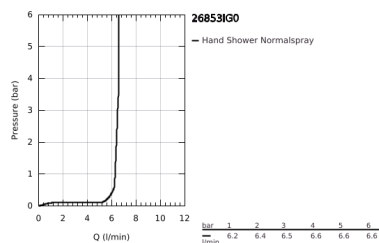

26 853 IG0 GRANDERA STICK SHOWER RAIL SET 1 SPRAY

PRODUCT DESCRIPTION

- Colour: chrome/gold
- consisting of:
 - Stick hand shower (26 852 xx0)
 - maximum flow rate (at 3 bar): 7.6 l/min
 - shower rail, 900 mm (27 785)
 - Rotaflex Metal Long-Life TwistStop shower hose 1750 mm (28 025)
 - GROHE DreamSpray - perfect spray pattern
 - Inner WaterGuide - inner insulation for surface protection
 - GROHE CoolTouch - no risk of scalding
 - GROHE FastFixation Plus adjustable distance between brackets for adaption to existing drilling holes
 - GROHE LongLife finish
 - GROHE SpeedClean - effortless limescale removal
- suitable for instantaneous heater