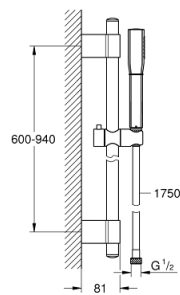

26 853 IG0 GRANDERA STICK SHOWER RAIL SET 1 SPRAY

PRODUCT DESCRIPTION

- Colour: chrome/gold
- consisting of:
 - Stick hand shower (26 852 xx0)
 - maximum flow rate (at 3 bar): 7.6 l/min
 - shower rail, 900 mm (27 785)
 - Rotaflex Metal Long-Life TwistStop shower hose 1750 mm (28 025)
 - GROHE DreamSpray - perfect spray pattern
 - Inner WaterGuide - inner insulation for surface protection
 - GROHE CoolTouch - no risk of scalding
 - GROHE FastFixation Plus adjustable distance between brackets for adaption to existing drilling holes
 - GROHE LongLife finish
 - GROHE SpeedClean - effortless limescale removal
- suitable for instantaneous heater

26 853 IG0 GRANDERA STICK SHOWER RAIL SET 1 SPRAY