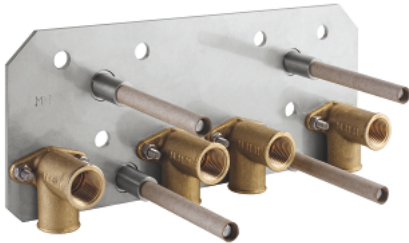

## 26 855 000 RAINSHOWER AQUA 15" ROUGH-IN SET

### PRODUCT DESCRIPTION

- for use with Rainshower Aqua 15" multi spray head shower
- 295 mm (width) x 121 mm (height) x 181 mm (depth)
- max. installation depth: 91 mm
- min. wall thickness: not less than 200 mm
- minimum screw-in depth of stud bolts: 14 mm
- full metal construction
- waterways: brass
- 1/2" connections