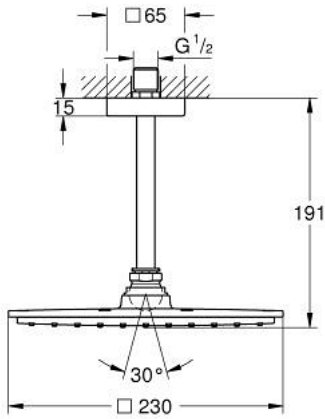

26 859 000 **RAINSHOWER AQUA 230 HEAD SHOWER SET CEILING 154 MM, 1 SPRAY**

**PRODUCT DESCRIPTION**

- Colour: chrome
- consisting of:
  - head shower Rainshower Aqua 230 (26 877 000)
  - material: metal
  - spray pattern: Rain
  - shower arm Rainshower ceiling 154 mm (27 711 000)
- GROHE EcoJoy 9.5 l/min flow limiter
- GROHE DreamSpray - perfect spray pattern
- GROHE LongLife finish
- GROHE SpeedClean - effortless limescale removal
- suitable for instantaneous heater
- min. recommended pressure 1.0 bar