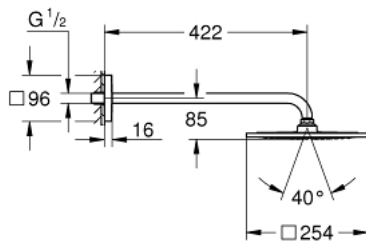

## 26 862 000 RAINSHOWER AQUA 10" HEAD SHOWER SET 422 MM, 1 SPRAY

### PRODUCT DESCRIPTION

- Colour: chrome
- consisting of:
  - head shower Rainshower Aqua 10" (26 871)
  - spray pattern: Rain
  - Rainshower shower arm square 422 mm (26 145)
  - GROHE DreamSpray - perfect spray pattern
  - GROHE LongLife finish
  - GROHE SpeedClean - effortless limescale removal
  - suitable for instantaneous heater

26 862 000 **RAINSHOWER AQUA 10" HEAD SHOWER SET 422 MM, 1 SPRAY**