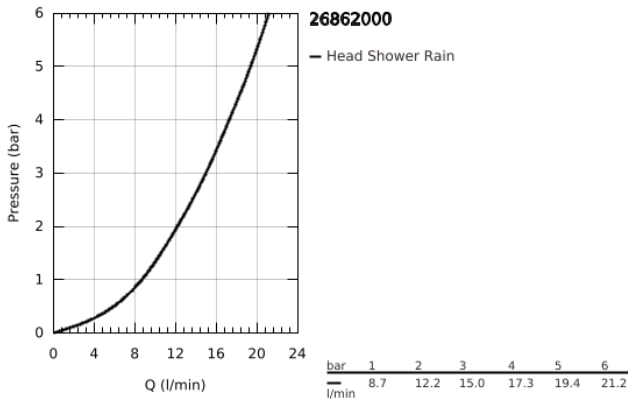

## 26 862 000 RAINSHOWER AQUA 10" HEAD SHOWER SET 422 MM, 1 SPRAY

### PRODUCT DESCRIPTION

- Colour: chrome
- consisting of:
  - head shower Rainshower Aqua 10" (26 871)
  - spray pattern: Rain
  - Rainshower shower arm square 422 mm (26 145)
  - GROHE DreamSpray - perfect spray pattern
  - GROHE LongLife finish
  - GROHE SpeedClean - effortless limescale removal
  - suitable for instantaneous heater

26 862 000 **RAINSHOWER AQUA 10" HEAD SHOWER SET 422 MM, 1 SPRAY**