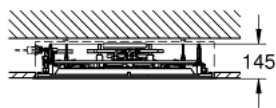

26 863 000 RAINSHOWER AQUA 40" AQUASYMPHONY CEILING SHOWER 6+ SPRAYS WITH LIGHT

PRODUCT DESCRIPTION (1/2)

- Colour: chrome
- 1016 mm (width) x 762 mm (height) x 145 mm (depth)
- material: metal
- minimum flow rate 25 l/min
- min. recommended pressure 3.0 bar
- 1 x AquaCurtain
- 1 x Pure XL spray
- 1 x 2 Drizzle sprays (mist spray)
- 2 x GROHE PureRain spray 400 x 190 mm (separately controlled)
- 1 x 2 XL Waterfall
- 1 x 4 Bokoma Spray with adjustment angle 20° and combinations
- full spectrum LED: soft light with changing rainbow colours
- individually adjustable: permanent lighting with colour selection
- power supply for light 12 V DC
- CE approved
- GROHE SpeedClean - effortless limescale removal
- GROHE DreamSpray - perfect spray pattern
- GROHE LongLife finish
- requires rough-in set (26 865), F-digital Deluxe base unit box (112 133 9990), Bluetooth unit (36 475) and various cable connections – all to be ordered separately due to installation situation
- The ceiling construction must be appropriate for the static requirement of the product (total product weight more than 70 kg). Ceiling shower has to be controlled by 8 outlets + 1 hand shower outlet and the performance of the waste must be of sufficient size (> 100 l/min). For detailed planning please see separate planning & installation guide before start.
- recommendation: configuration with Grotherm AquaTiles 106 868 thermostat for concealed installation with 5 valves + installation box 106 882 106 867 thermostat for concealed installation with 4 valves + installation box 106 881 107 172 exchangeable metal plate with symbol "head shower 4" (Pure XL spray) 107 173 exchangeable metal plate with symbol "head shower 5" (Drizzle spray) 2 x 107 174 exchangeable metal plate with symbol "head shower 6" (XL Waterfall) plus hand shower set