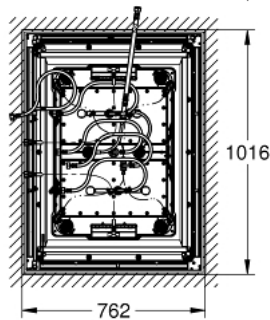

26 863 000 RAINSHOWER AQUA 40" AQUASYMPHONY CEILING SHOWER 6+ SPRAYS WITH LIGHT

PRODUCT DESCRIPTION (1/2)

- Colour: chrome
- 1016 mm (width) x 762 mm (height) x 145 mm (depth)
- material: metal
- minimum flow rate 25 l/min
- min. recommended pressure 3.0 bar
- 1 x AquaCurtain
- 1 x Pure XL spray
- 1 x 2 Drizzle sprays (mist spray)
- 2 x GROHE PureRain spray 400 x 190 mm (separately controlled)
- 1 x 2 XL Waterfall
- 1 x 4 Bokoma Spray with adjustment angle 20° and combinations
- full spectrum LED: soft light with changing rainbow colours
- individually adjustable: permanent lighting with colour selection
- power supply for light 12 V DC
- CE approved
- GROHE SpeedClean - effortless limescale removal
- GROHE DreamSpray - perfect spray pattern
- GROHE LongLife finish
- requires rough-in set (26 865), F-digital Deluxe base unit box (112 133 9990), Bluetooth unit (36 475) and various cable connections – all to be ordered separately due to installation situation
- The ceiling construction must be appropriate for the static requirement of the product (total product weight more than 70 kg). Ceiling shower has to be controlled by 8 outlets + 1 hand shower outlet and the performance of the waste must be of sufficient size (> 100 l/min). For detailed planning please see separate planning & installation guide before start.
- recommendation: configuration with Grotherm AquaTiles 106 868 thermostat for concealed installation with 5 valves + installation box 106 882 106 867 thermostat for concealed installation with 4 valves + installation box 106 881 107 172 exchangeable metal plate with symbol "head shower 4" (Pure XL spray) 107 173 exchangeable metal plate with symbol "head shower 5" (Drizzle spray) 2 x 107 174 exchangeable metal plate with symbol "head shower 6" (XL Waterfall) plus hand shower set