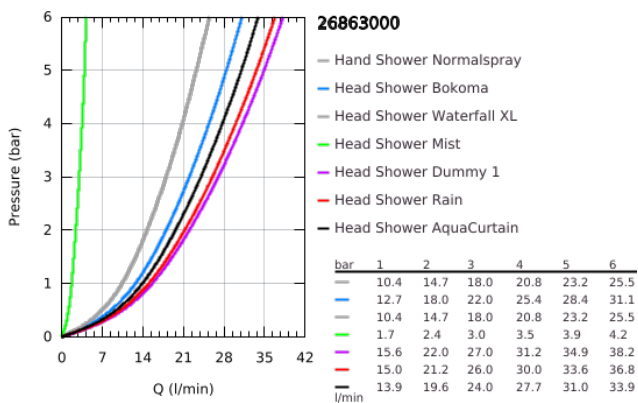

26 863 000 RAINSHOWER AQUA 40" AQUASYMPHONY CEILING SHOWER 6+ SPRAYS WITH LIGHT

PRODUCT DESCRIPTION (1/2)

- Colour: chrome
- 1016 mm (width) x 762 mm (height) x 145 mm (depth)
- material: metal
- minimum flow rate 25 l/min
- min. recommended pressure 3.0 bar
- 1 x AquaCurtain
- 1 x Pure XL spray
- 1 x 2 Drizzle sprays (mist spray)
- 2 x GROHE PureRain spray 400 x 190 mm (separately controlled)
- 1 x 2 XL Waterfall
- 1 x 4 Bokoma Spray with adjustment angle 20° and combinations
- full spectrum LED: soft light with changing rainbow colours
- individually adjustable: permanent lighting with colour selection
- power supply for light 12 V DC
- CE approved
- GROHE SpeedClean - effortless limescale removal
- GROHE DreamSpray - perfect spray pattern
- GROHE LongLife finish
- requires rough-in set (26 865), F-digital Deluxe base unit box (112 133 9990), Bluetooth unit (36 475) and various cable connections – all to be ordered separately due to installation situation
- The ceiling construction must be appropriate for the static requirement of the product (total product weight more than 70 kg). Ceiling shower has to be controlled by 8 outlets + 1 hand shower outlet and the performance of the waste must be of sufficient size (> 100 l/min). For detailed planning please see separate planning & installation guide before start.
- recommendation: configuration with Grotherm AquaTiles 106 868 thermostat for concealed installation with 5 valves + installation box 106 882 106 867 thermostat for concealed installation with 4 valves + installation box 106 881 107 172 exchangeable metal plate with symbol "head shower 4" (Pure XL spray) 107 173 exchangeable metal plate with symbol "head shower 5" (Drizzle spray) 2 x 107 174 exchangeable metal plate with symbol "head shower 6" (XL Waterfall) plus hand shower set