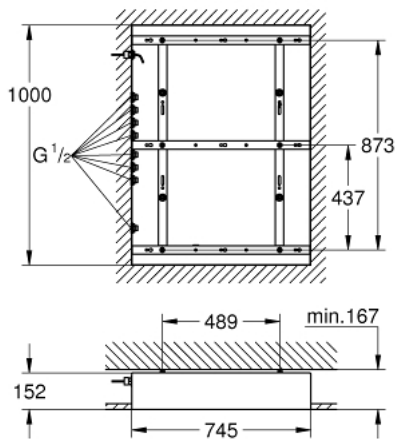

26 865 000 RAINSHOWER AQUA 40" ROUGH-IN SET

PRODUCT DESCRIPTION

- for use with Rainshower Aqua 40" AquaSymphony ceiling shower
- 1000 mm (width) x 745 mm (height) x 152 mm (depth)
- min. installation depth: 167 mm
- waterways: brass
- 1/2" connections
- The ceiling construction must be appropriate for the static requirement of the product (total product weight more than 70 kg). Ceiling shower has to be controlled by 8 outlets + 1 hand shower outlet and the performance of the waste must be of sufficient size (> 100 l/min). For detailed planning please see separate planning & installation guide before start.