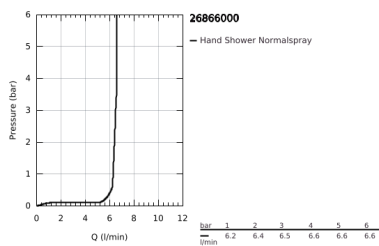

26 866 000 RAINSHOWER AQUA STICK HAND SHOWER 1 SPRAY

PRODUCT DESCRIPTION

- Colour: chrome
- spray pattern: Standard spray
- material: metal
- GROHE EcoJoy - extra efficient water usage, perfect flow
- maximum flow rate (at 3 bar): 6.5 l/min
- GROHE DreamSpray - perfect spray pattern
- GROHE LongLife finish
- GROHE SpeedClean - effortless limescale removal
- Inner WaterGuide - inner insulation for surface protection
- universal mounting system, fitting all standard shower hoses
- suitable for instantaneous heater
- min. recommended pressure 1.0 bar