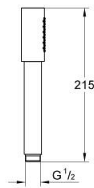

26 866 000 RAINSHOWER AQUA STICK HAND SHOWER 1 SPRAY

PRODUCT DESCRIPTION

- Colour: chrome
- spray pattern: Standard spray
- material: metal
- GROHE EcoJoy - extra efficient water usage, perfect flow
- maximum flow rate (at 3 bar): 6.5 l/min
- GROHE DreamSpray - perfect spray pattern
- GROHE LongLife finish
- GROHE SpeedClean - effortless limescale removal
- Inner WaterGuide - inner insulation for surface protection
- universal mounting system, fitting all standard shower hoses
- suitable for instantaneous heater
- min. recommended pressure 1.0 bar