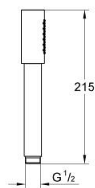

## 26 866 A00 RAINSHOWER AQUA STICK HAND SHOWER 1 SPRAY

### PRODUCT DESCRIPTION

- Colour: hard graphite
- spray pattern: Standard spray
- material: metal
- GROHE EcoJoy - extra efficient water usage, perfect flow
- maximum flow rate (at 3 bar): 6.5 l/min
- GROHE DreamSpray - perfect spray pattern
- GROHE LongLife finish
- GROHE SpeedClean - effortless limescale removal
- Inner WaterGuide - inner insulation for surface protection
- universal mounting system, fitting all standard shower hoses
- suitable for instantaneous heater
- min. recommended pressure 1.0 bar