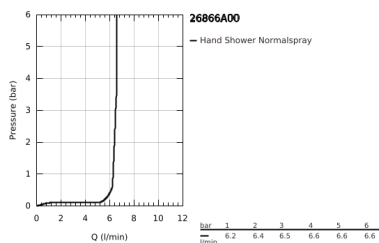

## 26 866 A00 RAINSHOWER AQUA STICK HAND SHOWER 1 SPRAY

### PRODUCT DESCRIPTION

- Colour: hard graphite
- spray pattern: Standard spray
- material: metal
- GROHE EcoJoy - extra efficient water usage, perfect flow
- maximum flow rate (at 3 bar): 6.5 l/min
- GROHE DreamSpray - perfect spray pattern
- GROHE LongLife finish
- GROHE SpeedClean - effortless limescale removal
- Inner WaterGuide - inner insulation for surface protection
- universal mounting system, fitting all standard shower hoses
- suitable for instantaneous heater
- min. recommended pressure 1.0 bar