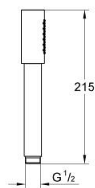

### PRODUCT DESCRIPTION

- Colour: brushed hard graphite
- spray pattern: Standard spray
- material: metal
- GROHE EcoJoy - extra efficient water usage, perfect flow
- maximum flow rate (at 3 bar): 6.5 l/min
- GROHE DreamSpray - perfect spray pattern
- GROHE LongLife finish
- GROHE SpeedClean - effortless limescale removal
- Inner WaterGuide - inner insulation for surface protection
- universal mounting system, fitting all standard shower hoses
- suitable for instantaneous heater
- min. recommended pressure 1.0 bar