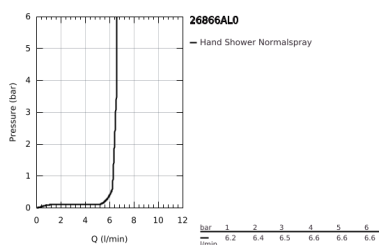

## 26 866 AL0 RAINSHOWER AQUA STICK HAND SHOWER 1 SPRAY

### PRODUCT DESCRIPTION

- Colour: brushed hard graphite
- spray pattern: Standard spray
- material: metal
- GROHE EcoJoy - extra efficient water usage, perfect flow
- maximum flow rate (at 3 bar): 6.5 l/min
- GROHE DreamSpray - perfect spray pattern
- GROHE LongLife finish
- GROHE SpeedClean - effortless limescale removal
- Inner WaterGuide - inner insulation for surface protection
- universal mounting system, fitting all standard shower hoses
- suitable for instantaneous heater
- min. recommended pressure 1.0 bar