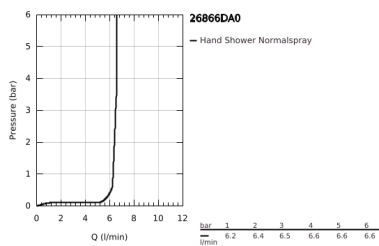

26 866 DA0 RAINSHOWER AQUA STICK HAND SHOWER 1 SPRAY

PRODUCT DESCRIPTION

- Colour: warm sunset
- spray pattern: Standard spray
- material: metal
- GROHE EcoJoy - extra efficient water usage, perfect flow
- maximum flow rate (at 3 bar): 6.5 l/min
- GROHE DreamSpray - perfect spray pattern
- GROHE LongLife finish
- GROHE SpeedClean - effortless limescale removal
- Inner WaterGuide - inner insulation for surface protection
- universal mounting system, fitting all standard shower hoses
- suitable for instantaneous heater
- min. recommended pressure 1.0 bar