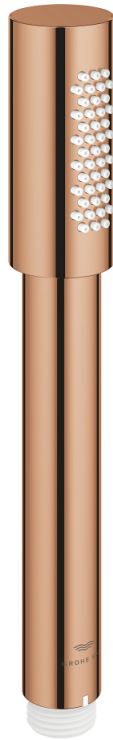

26 866 DA0 RAINSHOWER AQUA STICK HAND SHOWER 1 SPRAY

PRODUCT DESCRIPTION

- Colour: warm sunset
- spray pattern: Standard spray
- material: metal
- GROHE EcoJoy - extra efficient water usage, perfect flow
- maximum flow rate (at 3 bar): 6.5 l/min
- GROHE DreamSpray - perfect spray pattern
- GROHE LongLife finish
- GROHE SpeedClean - effortless limescale removal
- Inner WaterGuide - inner insulation for surface protection
- universal mounting system, fitting all standard shower hoses
- suitable for instantaneous heater
- min. recommended pressure 1.0 bar

26 866 DA0 RAINSHOWER AQUA STICK HAND SHOWER 1 SPRAY

SPARE PARTS, October 2021 – now

1: Dirt strainer (Spare part-nr. 0700200M)