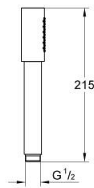

26 866 DA0 RAINSHOWER AQUA STICK HAND SHOWER 1 SPRAY

PRODUCT DESCRIPTION

- Colour: warm sunset
- spray pattern: Standard spray
- material: metal
- GROHE EcoJoy - extra efficient water usage, perfect flow
- maximum flow rate (at 3 bar): 6.5 l/min
- GROHE DreamSpray - perfect spray pattern
- GROHE LongLife finish
- GROHE SpeedClean - effortless limescale removal
- Inner WaterGuide - inner insulation for surface protection
- universal mounting system, fitting all standard shower hoses
- suitable for instantaneous heater
- min. recommended pressure 1.0 bar

26 866 DA0 RAINSHOWER AQUA STICK HAND SHOWER 1 SPRAY

SPARE PARTS, October 2021 – now

1: Dirt strainer (Spare part-nr. 0700200M)