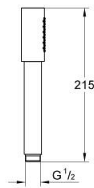

26 866 DC0 RAINSHOWER AQUA STICK HAND SHOWER 1 SPRAY

PRODUCT DESCRIPTION

- Colour: Supersteel
- spray pattern: Standard spray
- material: metal
- GROHE EcoJoy - extra efficient water usage, perfect flow
- maximum flow rate (at 3 bar): 6.5 l/min
- GROHE DreamSpray - perfect spray pattern
- GROHE LongLife finish
- GROHE SpeedClean - effortless limescale removal
- Inner WaterGuide - inner insulation for surface protection
- universal mounting system, fitting all standard shower hoses
- suitable for instantaneous heater
- min. recommended pressure 1.0 bar

26 866 DC0 RAINSHOWER AQUA STICK HAND SHOWER 1 SPRAY

SPARE PARTS, October 2021 – now

1: Dirt strainer (Spare part-nr. 0700200M)