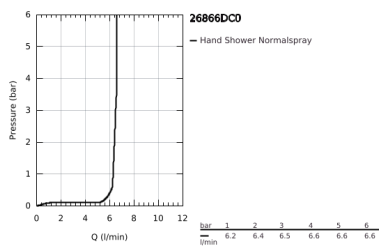

26 866 DC0 RAINSHOWER AQUA STICK HAND SHOWER 1 SPRAY

PRODUCT DESCRIPTION

- Colour: Supersteel
- spray pattern: Standard spray
- material: metal
- GROHE EcoJoy - extra efficient water usage, perfect flow
- maximum flow rate (at 3 bar): 6.5 l/min
- GROHE DreamSpray - perfect spray pattern
- GROHE LongLife finish
- GROHE SpeedClean - effortless limescale removal
- Inner WaterGuide - inner insulation for surface protection
- universal mounting system, fitting all standard shower hoses
- suitable for instantaneous heater
- min. recommended pressure 1.0 bar